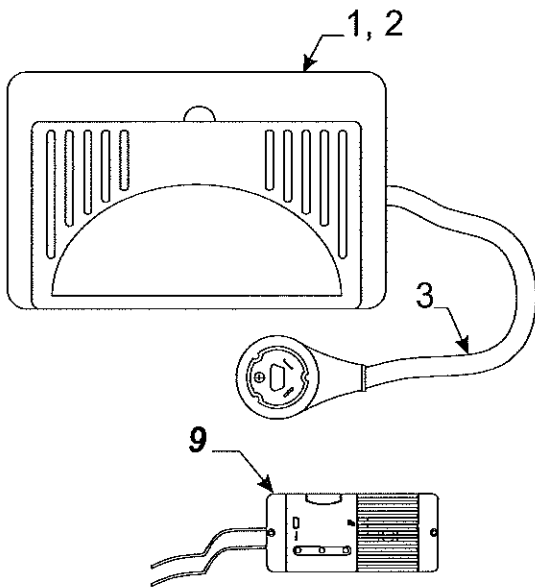

WORLD FRIENDSHIP CO., LTD
Warranty: 800-900-2468