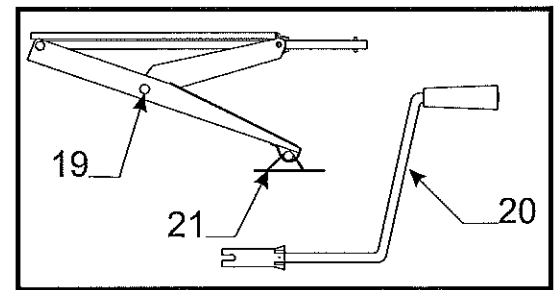

* 6610007209P floor covering pkg. (7 1/2' x 14')

* Prior Authorization Needed From Factory