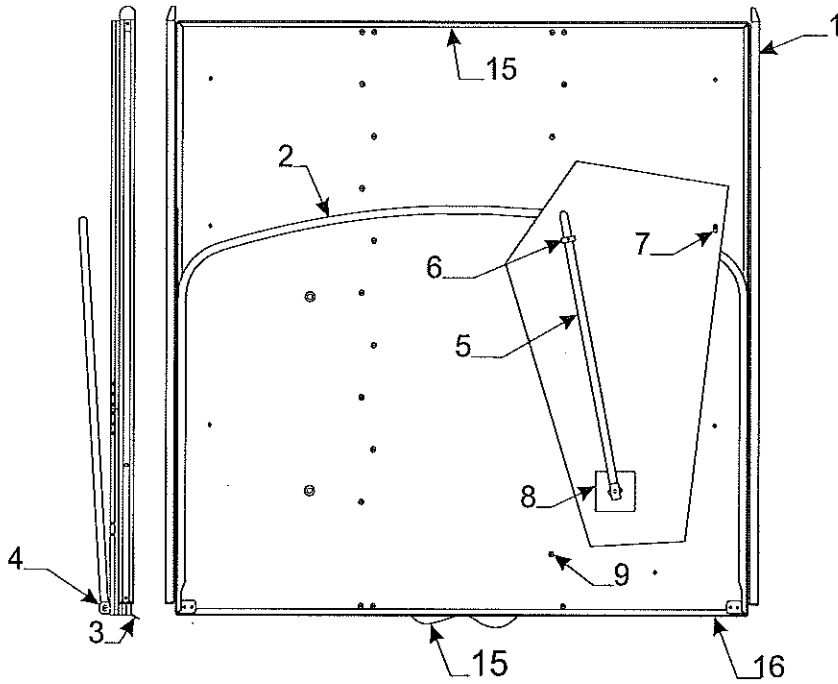

- 4156 Yuma 4757-7121 Front Bed Assy. "Complete" (Queen) F.R. - .75
- 4156, 4188 4754-7641 Rear Bed Assy. "Complete" (Double) F.R. .75
- 4188 Sea Pine 4769-5751 Front Bed Assy. "Complete" (Queen) F. R. - .75
- 4127 Westlake 4755E5161 Front Bed Assy. "Complete" (King) F.R. - .75
- 4127 Westlake 4754H5691 Rear Bed Assy. "Complete" (King) F.R. .75

Flat Rate	Front/Rear Bed Assy. Code	Components Part #	Description
**	1	4716U4031	bed extension (x2 per bed)
			Note: must cut to size were applicable.
.25	2	4714C1901	tent bow/leg package
.25	3	4060300339P	vinyl bed seal pkg. (8' pc.)
.15	4	4720K5631	bed bow bracket M2
.05		4757-9241	1 1/2" nylon fender washer m4
.20	5	4734E5881	bed leg assy. m2 (x2 front beds 4156, 4188)
.20		4753-3811	bed leg assy. (x2 rear beds 4156, 4188, 4127)
.20		4767-20561	bed leg assy. m2 (x2 front beds 4127 Westlake)
.15	6	4720C0771	bed leg clip m4
		1203-8831	rivet m25 (rivet clip to bed)
.15	7	4720D4021	lashing hook m6
		1203-8741	rivet m25 (rivet hook to bed)
.20	8	4737A4178	support plate
	9	1203C8721	rivet m25
	10	4739E2908	screw cap m10
		4739-2918	screw cap washer m10
	11	4716-074	screw
		1202B2528	washer
.20	12	4734A5141	bed leg bracket
	13	4720A2361	rod & pal nut
.20	14	1034B16128	flat head screw
		1201B6378	lock nut
.20	15	4758-9481	pull-out handle strap & rivets
		4758-8001	rivet "black" m25
	16	4758-8301	tent retainer track & rivets
.20	17	4755A2591	bed brkt. w/mounting hardware x4
	18	4739-2298	lock nut
.50	19	4754-8101	bed roller, nut, bolt, & washer pkg.
	20	1202B2908	washer
.15	21	4754-8631	bed slide end cap
.15	22	4754-4821	bed slide wedge

** .50 first extension
** .25 second extension