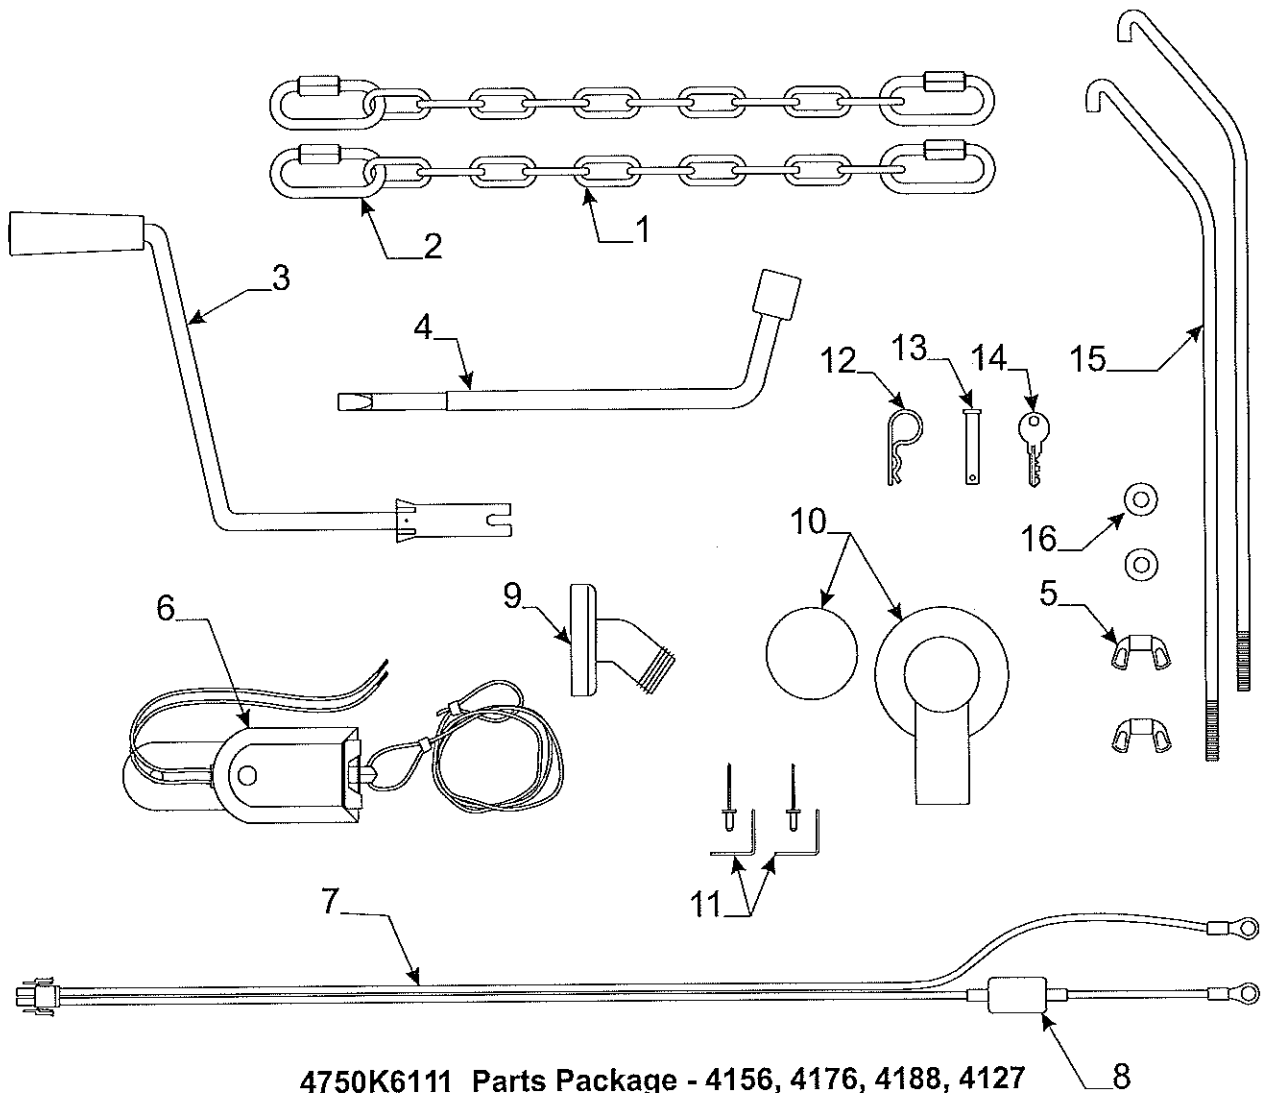

4750K6111 Parts Package - 4156, 4176, 4188, 4127
4747J5871 Parts Package - 4186 Royale, 4187 Rio

Flat Rate	Parts Code	Parts Package Part #	Component Parts Description
	1	4757-3901	29" tow chain w/quick links m2
	2	4757-3891	quick link (sold/signally)
	3	4747G4141	crank handle
	4	4749A1861	lug nut wrench
	5	1201-6258	wing nut x2
	6	4746-0401	breakaway switch
	7	4749B5531	battery harness w/15 amp breaker
	8	4751-4811	15 amp circuit breaker
	9	4737-9138	drain adapter
	10	4734C3781	regulator cover (long)
		4751-9571	round regulator cover
	11	4753E6781	battery angle pkg.
	12	4732A4791	safety pin m10
	13	4771-2631	hitch pin m5
	14	4730B3211	key m10 # 8025 (gold plated)
		4716-7511	key m2 Ch751 (outside shower door)
	15	4733G6281	gas bottle mounting brkt. pkg.
			Note: pkg. includes (2) wing nuts, washers
	16	1202B0468	washer x2 m10
	17	4735G6741	pigtail (6 prong car end) 4186, 4187