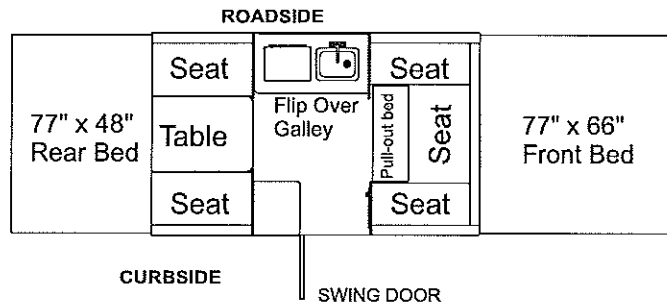

4186 Royale 10'

4187 Rio 10'

4188 Sea Pine 11'

4127 Westlake 12'

TABLE OF CONTENTS

<u>DESCRIPTION</u>	<u>PAGE</u>
Access door key	32
Access door assembly & related parts	8
Auto extension	24
Axle assemblies & related parts	3
Backrest assemblies & covers	34
Bed assembly components	28, 29
Bed extensions & related parts	28
Body panel right rear (curbside)	10
Body panel left side (roadside)	9
Body panel front & rear	6
Body panel right front (curbside)	11
Bumper & related parts	6
Cabinet assy. csf corner - 4156, 76, 86, 87	22
Cabinet assy. csr doorway - Westlake	19
Cabinet assy. rsf (reefer cabinet) Sedona	23
Cabinet assy. rs (furnace cabinet) Rio	21
Cabinet "curbside rear" - Sea Pine	20
Carbon monoxide detector	37
Cassette potty - Westlake, Rio	21
Caulking	24
Converter & related parts	22
Cooler (built-in)	14, 15, 19
Corner bulkhead assembly	2
Coupler assembly	2
Crank-up/crank-down components	4
Crank handle	32
Cushion assemblies & covers	34
Door bulkheads	8
Drain assy./drain hose (used on sinks)	12
Drape packages & related parts	35
Electric brakes & related parts	5
Fire extinguisher & components	17
Floor covering	2
Frame assembly & related parts	2
Furnace vent (exterior)	9
Gas bottle cover (black vinyl)	33
Gas bottle mounting brackets	32
Gas bottle & related parts	33
Gas detector	22
Gas hose (gas bottle hook-up)	33
Gas hose (RVQ grill)	33
Gas quick disconnect (outside stove)	33
Grease cap (dust cap)	3
Hub assembly & related parts	3
Hutch assembly "curbside" - Yuma	20
Hutch assembly "curbside" - Rio	23
Hutch assembly "rsf" - Westlake	19
Lift assemblies & related parts	3
Lift trim & miter covers	7, 9
Lower galley components - Yuma	15
Lower galley components - Sea Pine	14
Lower galley components - Westlake	18
Lower galley components - Sedona	17
Lower galley components - Royale, Rio	16
Lug wrench	32
Mattress assemblies & covers	35
Paint (spray & quart can)	24
Paneling & trim	24
Parts package & components	32
Pigtail (car end)	2