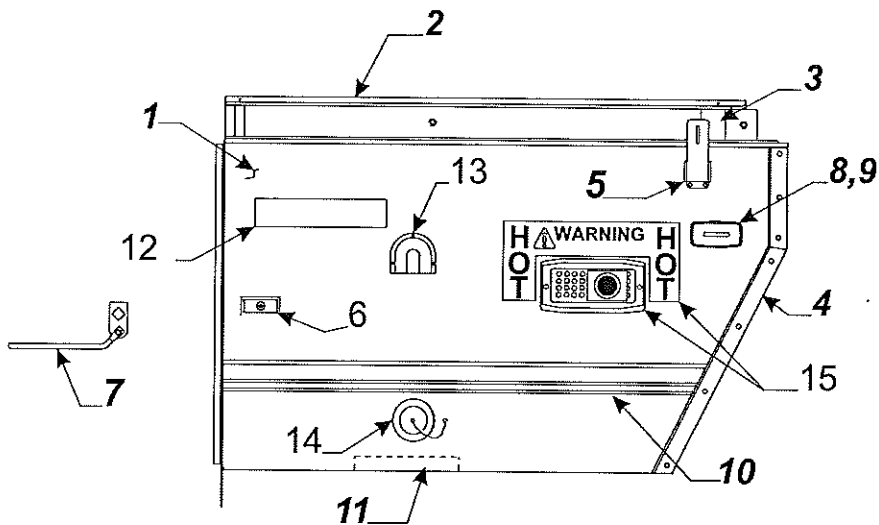

Curbside Right Front Body Pnl. & Components

FR	Code	Part #	Description
.85	1	4759C2041	csf body panel 4156 Yuma
.85		4767B2071	csf body panel 4188 Sea Pine
.85		4759B1381	csf body panel 4127 Westlake
.85		4759G9121	csf body panel 4176 Sedona
.85		4701C8391	csf body panel 4186, 4187
1.00	2	4759A2011	csf body rail 4156 Yuma
1.00		4759A3291	csf body rail 4188 Sea Pine
1.00		4767-9861	csf body rail 4127 Westlake
1.00		4747F0561	csf body rail 4176 Sedona
1.00		4701-8401	csf body rail 4186, 4187
.10	3	4716-2771	vel-stick body rail pkg.
.30	4	4767-0131	csf corner trim 4156, 4188, 4127
.30		4759A9061	csf corner trim 4176 Sedona
.30		4701A8101	csf corner trim 4186 Royale, 4187 Rio
		4745-3968	screw "white" x7
.15	5	4741C6041	top latch w/out lock tab
1.00	6	4730C3111	lock handle (with key)
1.00	7	4754-1691	latch, strike & lever
.15	8	4714J08481	amber marker light
.10	9	4716A4571	amber lens (lens only)
.50	10	4716R8251	trim tape kit
	11	4060050008P	foam tape pkg. (12' pc.)
.25	12	4759C2138	Yuma name decal
.25		4767B2088	Sea Pine name decal
.25		4754H3808	Westlake name decal
.25		4759C9148	Sedona name decal
.25		4701A8298	Royale name decal
.25		4769-0488	Rio name decal
.15	13	4757-9261	vent cover "plastic"
.10	14	4714A2861	shower drain cap & strap
.10	15	4741C9471	furnace vent 8" 4176 Sedona
.15		4701-3878	caution decal 4176 Sedona