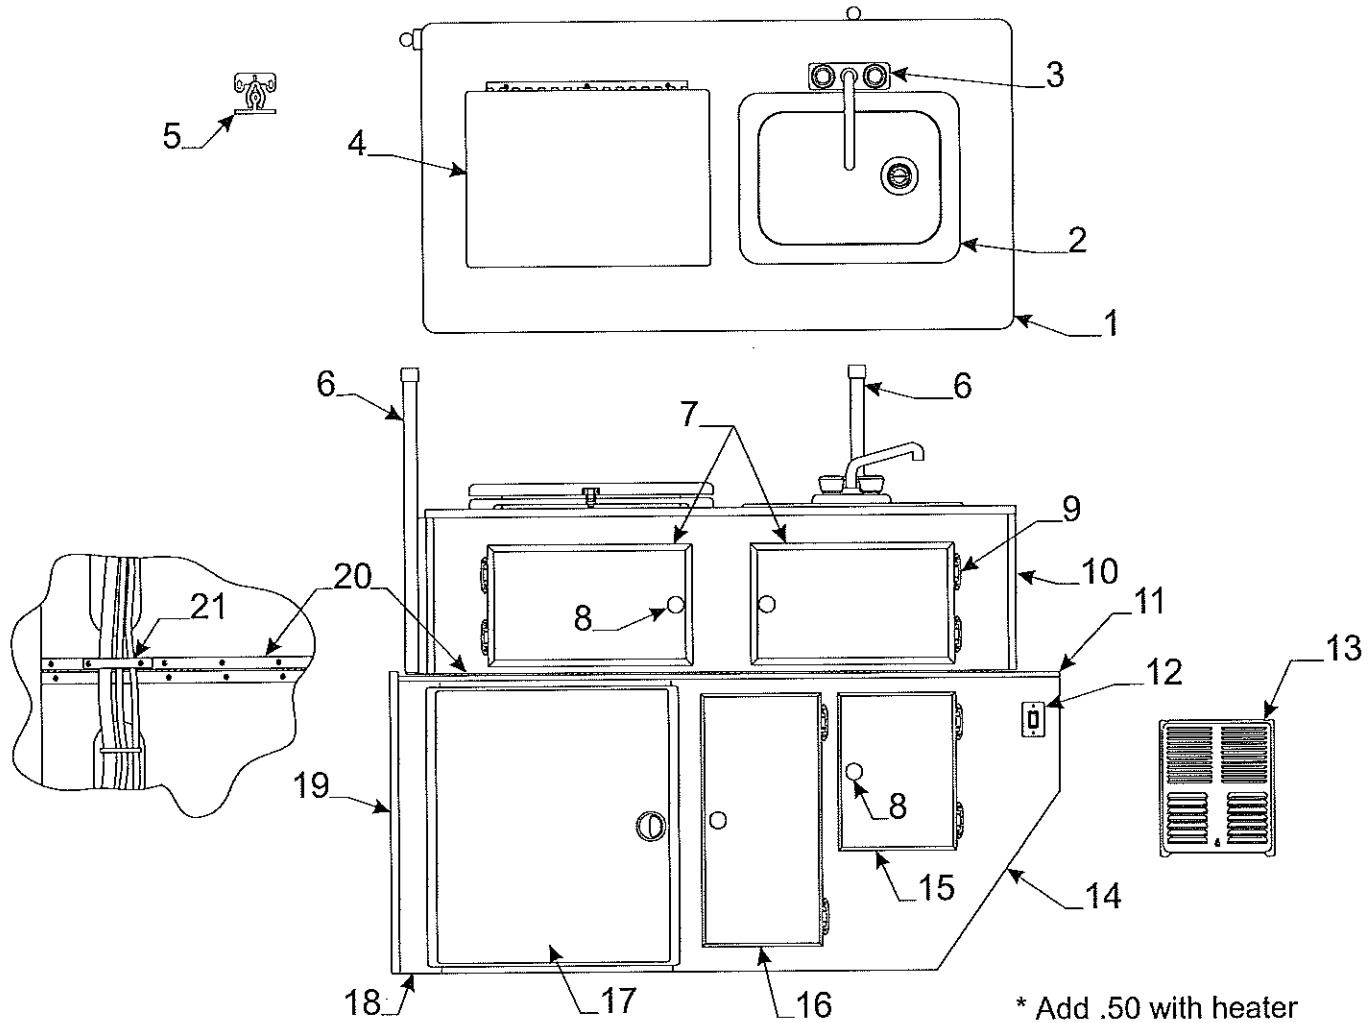

* Add .50 with heater

Upper & Lower Galley Assy. Components - 4156 Yuma

Flat Rate	Code	Part #	Description	Flat Rate	Code	Part #	Description
1.00	1	4759H3331	upper galley top	.65	10	4060137505P	3/8" f-channel 48" pc.
.30		4060475014P	t-molding pkg. (14' pc.)	1.25	11	4759E2611	lower galley top
.30	2	4710F0301	sink	.20		4746C0971	kill switch m4
		Note: refer to page 10 for sink components		.20	12	4733C4981	rocker switch (elec. pump)
.40	3	4745E2741	mixer faucet	.10	13	4743-3551	furnace grill
		4758-8508	dual facet use decal	1.50	14	*4759E2641	lower galley frt. (rt.)
	4	Note: refer to page 11 for stove components		.15	15	4757C4041	door panel 12" x 9 1/8"
.15	5	4744A9261	knuckle latch m4	.15		4733-6391	latch & strike pkg.
		4738-3088	screw x2	.15	16	4759B3411	door panel 19 1/4" x 9 1/4"
.25	6	4757B2991	galley rest pole	.25	17	4754A0481	built-in cooler
		4752-0551	plastic cap m2	.75	18	4759E4051	lower galley frt. (lt.)
.15	7	4754D1481	door panel - 15 3/4" x 9 1/4"	.75	19	4759C4111	lower galley seat gazoodi
.15		4733-6391	latch & strike pkg.	.30		4060400093P	t-molding (12' pkg.)
.10	8	4748C3951	door pull (includes screw)	.50	20	4757-2621	hinge
.10	9	4762-4878	hinge		21	4716-9691	hose strap pkg.