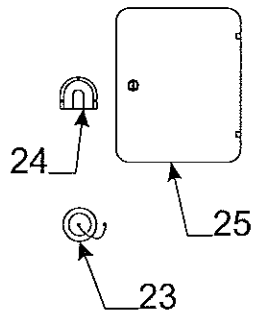

Door Bulkheads & Components			
Flat Rate	Code	Part #	Description
1.25	1	4754F6201	csr bulkhead 4156, 4188, 4127
1.25		4769-6971	csr bulkhead 4176 Sedona
1.25		4747A0101	csr bulkhead 4186, 4187
1.25	2	4754A6191	csf bulkhead 4156, 4188, 4127
1.25		4769-6961	csf bulkhead 4176 Sedona
1.25		4747A0091	csf bulkhead 4186, 4187
.35	3	4767A8131	door seal angle 4156 Yuma
.35		4754C2111	door seal angle 4188, 4127
.35		4749B3881	door seal angle 4186, 4187
.35		4754B2111	door seal angle 4176 Sedona
		4733D0601	rivet m25 "white"

Pullout Step Components			
Flat Rate	Code	Part #	Description
.50	1	4747B9741	step 4156, 76, 88, 27
.50		4701B6821	step 4186, 4187
	2	4750-3361	step shim x2
	3	1200B3048	bolt x6
		1201B6068	nut x6

Flat Rate .10 Jack Removal			
Tongue Jack Assembly (4720C6661) "Norco"			
Flat Rate	Code	Part #	Description
.15	1	4716-1951	jack handle kit
.15	2	4716-1981	locking plunger kit
.10	3	4720A3341	snap ring
.25	4	4716-1971	jack wheel nut & bolt

Flat Rate .50 Complete Door Assy.

4754M5111 Access Door Assy. - 4156, 4176, 4188, 4127
 4749R6471 Access Door Assy. - 4186, 4187
 Note: Access Door less trim tape (must order separately)

Flat Rate	Access Door Assembly Components
Code	Part # Description
.25	1 4754C0281 door hinge 4156, 76, 88, 27
.25	4747A3621 door hinge 4186, 4187
.35	2 4754A0251 door frame 4156, 76, 88, 27
.35	4747A3621 door frame 4186, 4187
.25	3 4749C9821 door cap (all models)
.25	4 4350002043P trim tape (12' pc.)
.20	5 4060000023P d-seal pkg. (5' pc.)
.25	6 4754F0261 door frame 4156, 76, 88, 27
.25	4747A3601 door frame 4186, 4187
.25	7 4767-4361 stove support brkt.
	4716-081 screw x2
.25	8 4747C3611 bottom trim (all models)
	4745-3968 screw x2