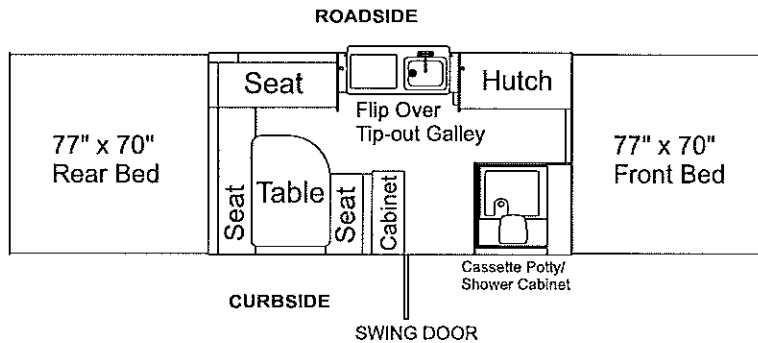

4186 Royale 10'

4187 Rio 10'

4188 Sea Pine 11'

4127 Westlake 12'

TABLE OF CONTENTS

<u>DESCRIPTION</u>	<u>PAGE</u>
Access door key	32
Access door assembly & related parts	8
Auto extension	24
Axle assemblies & related parts	3
Backrest assemblies & covers	34
Bed assembly components	28, 29
Bed extensions & related parts	28
Body panel right rear (curbside)	10
Body panel left side (roadside)	9
Body panel front & rear	6
Body panel right front (curbside)	11
Bumper & related parts	6
Cabinet assy. csf corner - 4156, 76, 86, 87	22
Cabinet assy. csr doorway - Westlake	19
Cabinet assy. rsf (reefer cabinet) Sedona	23
Cabinet assy. rs (furnace cabinet) Rio	21
Cabinet "curbside rear" - Sea Pine	20
Carbon monoxide detector	37
Cassette potty - Westlake, Rio	21
Caulking	24
Converter & related parts	22
Cooler (built-in)	14, 15, 19
Corner bulkhead assembly	2
Coupler assembly	2
Crank-up/crank-down components	4
Crank handle	32
Cushion assemblies & covers	34
Door bulkheads	8
Drain assy./drain hose (used on sinks)	12
Drape packages & related parts	35
Electric brakes & related parts	5
Fire extinguisher & components	17
Floor covering	2
Frame assembly & related parts	2
Furnace vent (exterior)	9
Gas bottle cover (black vinyl)	33
Gas bottle mounting brackets	32
Gas bottle & related parts	33
Gas detector	22
Gas hose (gas bottle hook-up)	33
Gas hose (RVQ grill)	33
Gas quick disconnect (outside stove)	33
Grease cap (dust cap)	3
Hub assembly & related parts	3
Hutch assembly "curbside" - Yuma	20
Hutch assembly "curbside" - Rio	23
Hutch assembly "rsf" - Westlake	19
Lift assemblies & related parts	3
Lift trim & miter covers	7, 9
Lower galley components - Yuma	15
Lower galley components - Sea Pine	14
Lower galley components - Westlake	18
Lower galley components - Sedona	17
Lower galley components - Royale, Rio	16
Lug wrench	32
Mattress assemblies & covers	35
Paint (spray & quart can)	24
Paneling & trim	24
Parts package & components	32
Pigtail (car end)	2