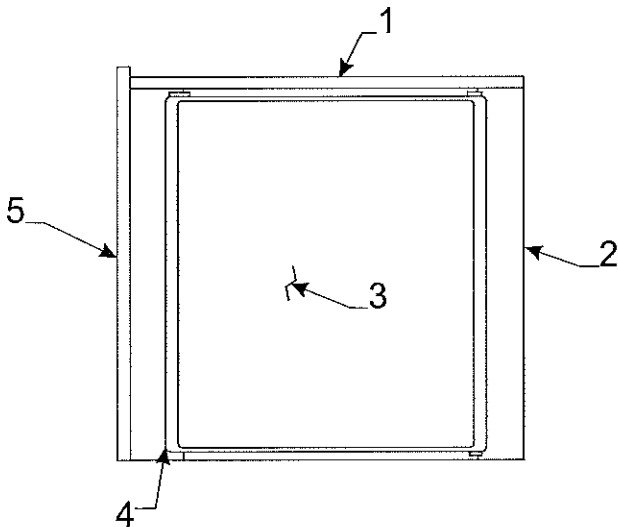

RS Frt. Reeper Cabinet Components - 4176 Sedona

<u>FR</u>	<u>Code</u>	<u>Part #</u>	<u>Description</u>
1.00	1	4769-0071	hutch top
.30		4060462511P	t-molding pkg. (14' pc.)
	2	4769-006	cabinet front rt.
	3	6010415696P	reeper insert panel (wood)
	4	4769-005	cabinet front lt.
	5	4769-0081	seat gazoodi
		4060400093P	lipped t-molding 5/8"