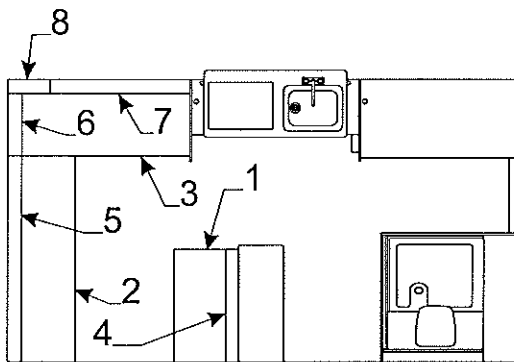

Flat Rate	Cushion & Backrest Assy.'s	Code	Part #	Description
.10	1	4754D6611		cushion assy. 31 3/4" x 15 3/4" x 4"
.25		4714D6611		cushion cover
.10	2	4754D6621		cushion assy. 57 3/4" x 20" x 4"
.25		4714D6621		cushion cover
.10	3	4754D6631		cushion assy. 52" x 22 1/2" x 4"
.25		4714D6631		cushion cover
.10	4	4754D6581		backrest assy. 31 3/4" x 15 3/4" x 4"
.25		4713D6581		backrest cover
.10	5	4754E6701		backrest assy. 42 1/2" x 14 3/4" x 4"
.25		4714E6701		backrest cover
.10	6	4754F5991		backrest assy. 32 1/2" x 14 3/4" x 4"
.25		4714F5991		backrest cover
.10	7	4754E6591		backrest assy. 47" x 14" x 4"
.25		4715E6591		backrest cover
.10	8	4756B8051		backrest assy. 8 1/2" x 14 3/4" x 4"
.25		4714B8051		backrest cover