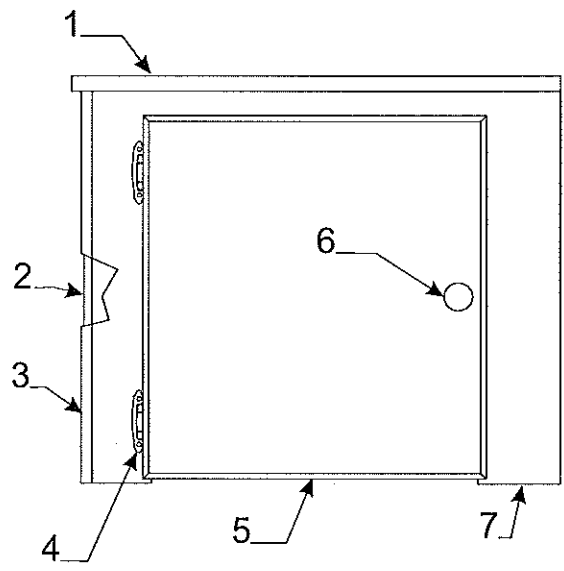

FR	Code	Part #	Description
Curbside Corner Cabinet - 4156, 4176, 4186, 4187			
.25	1	4759E2531	cabinet top 4156
.25		4759B9731	cabinet top 4176
.25		4701B8521	cabinet top 4186, 4187
.30		4060462511P	t-molding 10' pkg.
.30	2	4759F254	cabinet side 4156
.30		4759C925	cabinet side 4176
.30		4701C858	cabinet side 4186, 4187
.35	3	4060137505P	3/8" f-channel 48" pc.
.10	4	4762-4878	hinge
.15	5	4759B9221	dr. pnl. 15 1/4" x 18" 4156
.15		4757C4041	dr. pnl. 9 1/8" x 12" 4176
.15		4769-0261	dr. pnl. 11 1/2" x 15" 4186, 87
.15		4733-6391	latch & strike pkg.
.10	6	4748C3951	door pull (includes screw)
.50	7	4759C926	cabinet front 4156
.50		4759D926	cabinet front 4176
.50		4701C947	cabinet front 4186, 4187