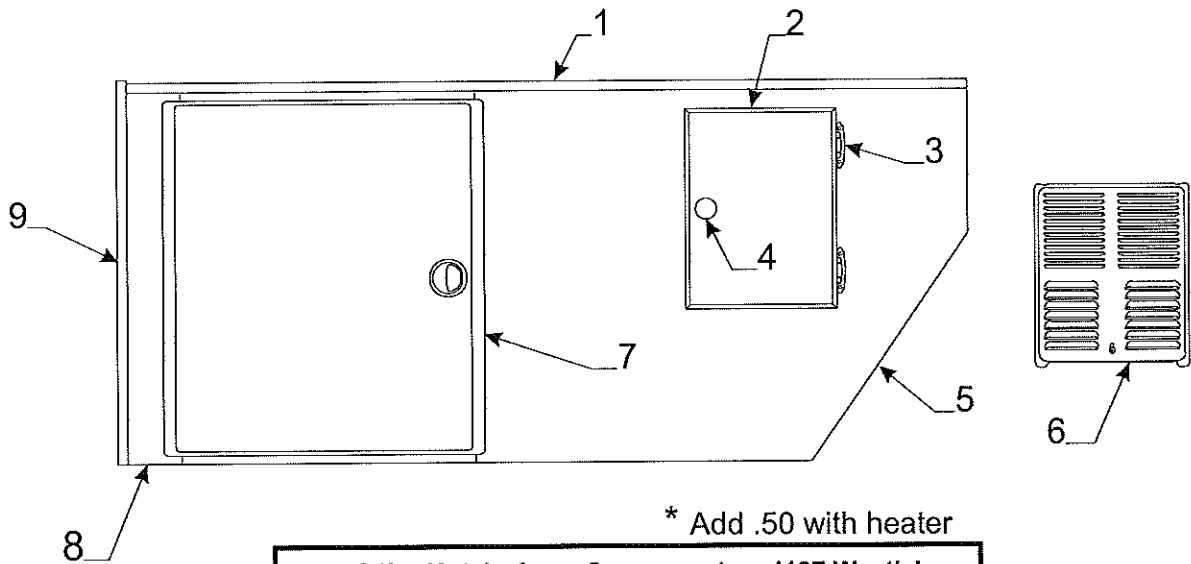

RS Frt. Hutch Assy. Components - 4127 Westlake				
Flat Rate	Code	Part #	Description	
1.00	1	4753H2741	hutch top	
.30		4060462511P	t-molding pkg. (14' pc.)	
		4747-8941	plastic cap m2	
.15	2	4757C4041	door panel - 12" x 9 1/8"	
.15		4733-6391	latch & strike pkg.	
.10	3	4762-4878	hinge	
.10	4	4748C3951	door pull (includes screw)	
1.50	5	* 4757A1381	hutch frt. (rt.)	
.10	6	4743-3551	furnace grill	
.25	7	4754A0481	built-in cooler	
.75	8	4753E276	hutch frt. (lt.)	
.75	9	4767-9991	hutch gazoodi