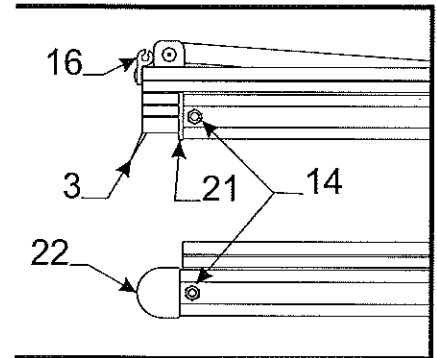

- 4156 Yuma 4757-7121 Front Bed Assy. "Complete" (Queen) F.R. - .75
- 4156, 4188 4754-7641 Rear Bed Assy. "Complete" (Double) F.R. .75
- 4188 Sea Pine 4769-5751 Front Bed Assy. "Complete" (Queen) F. R. - .75
- 4127 Westlake 4755E5161 Front Bed Assy. "Complete" (King) F.R. - .75
- 4127 Westlake 4754H5691 Rear Bed Assy. "Complete" (King) F.R. .75

Flat Rate	Front/Rear Bed Assy. Code	Components Part #	Description
**	1	4716U4031	bed extension (x2 per bed)
			Note: must cut to size were applicable.
.25	2	4714C1901	tent bow/leg package
.25	3	4060300339P	vinyl bed seal pkg. (8' pc.)
.15	4	4720K5631	bed bow bracket M2
.05		4757-9241	1 1/2" nylon fender washer m4
.20	5	4734E5881	bed leg assy. m2 (x2 front beds 4156, 4188)
.20		4753-3811	bed leg assy. (x2 rear beds 4156, 4188, 4127)
.20		4767-20561	bed leg assy. m2 (x2 front beds 4127 Westlake)
.15	6	4720C0771	bed leg clip m4
		1203-8831	rivet m25 (rivet clip to bed)
.15	7	4720D4021	lashing hook m6
		1203-8741	rivet m25 (rivet hook to bed)
.20	8	4737A4178	support plate
	9	1203C8721	rivet m25
	10	4739E2908	screw cap m10
		4739-2918	screw cap washer m10
	11	4716-074	screw
		1202B2528	washer
.20	12	4734A5141	bed leg bracket
	13	4720A2361	rod & pal nut
.20	14	1034B16128	flat head screw
		1201B6378	lock nut
.20	15	4758-9481	pull-out handle strap & rivets
		4758-8001	rivet "black" m25
	16	4758-8301	tent retainer track & rivets
.20	17	4755A2591	bed brkt. w/mounting hardware x4
	18	4739-2298	lock nut
.50	19	4754-8101	bed roller, nut, bolt, & washer pkg.
	20	1202B2908	washer
.15	21	4754-8631	bed slide end cap
.15	22	4754-4821	bed slide wedge

** .50 first extension
** .25 second extension