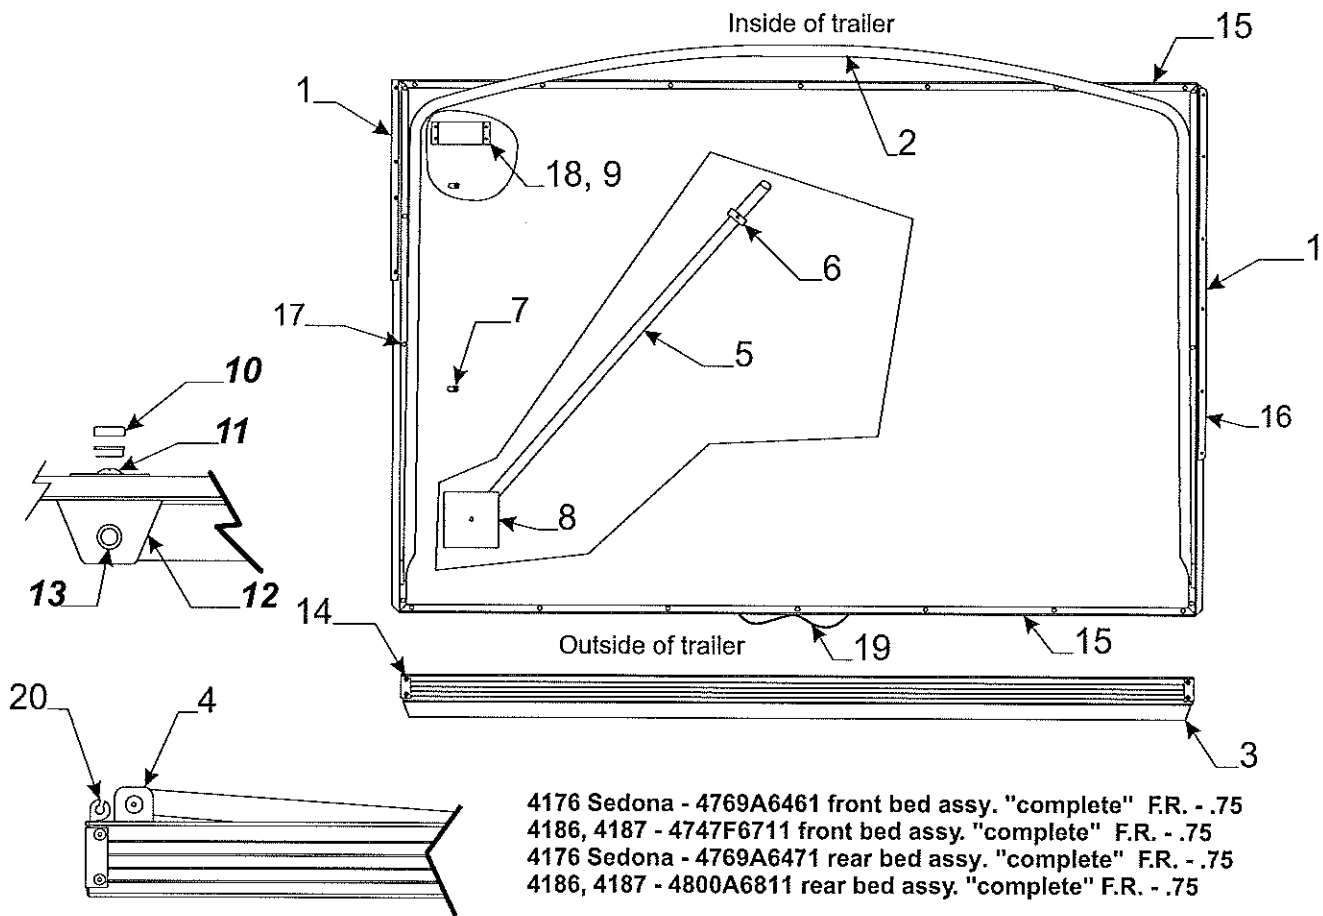

4176 Sedona - 4769A6461 front bed assy. "complete" F.R. - .75
4186, 4187 - 4747F6711 front bed assy. "complete" F.R. - .75
4176 Sedona - 4769A6471 rear bed assy. "complete" F.R. - .75
4186, 4187 - 4800A6811 rear bed assy. "complete" F.R. - .75

Frt. & Rear Bed Components - Sedona, Royale, Rio							
Flat Rate	Code	Part #	Description	Flat Rate	Code	Part #	Description
.40	1	4747C4051	plastic bed slide 18"	.20	12	4734A5141	bed leg bracket
.40		4747C3691	plastic bed slide 40"		13	4720A2361	rod & pal nut
.40		4747D3691	plastic bed slide 48"	.20	14	4747A3221	corner angle x4
		4752-3061	rivet m25			1203-8641	rivet m25
.25	2	4714A1901	tent bow/leg package	.50	15	4747A3241	front & rear bed frame
.25	3	4060300339P	vinyl bed seal pkg. (8' pc.)	.60	16	4702-4041	side rail csf 4176 Sedona
.15	4	4720K5631	bed bow bracket m2	.60		4702-4021	side rail rsr 4176 Sedona
.20	5	4734E5881	frt./rr bed leg assy. (All models)	.60		4702-3971	side rail csf 4186, 4187
.15	6	4720C0771	bed leg clip m4	.60		4702-4001	side rail rsr 4186, 4187
		1203-8831	rivet m25	.60	17	4702-4031	side rail rsf 4176 Sedona
.15	7	4720D4021	lashing hook m6	.60		4702-4011	side rail csr 4176 Sedona
		1203-8741	rivet m25	.60		4702-3981	side rail rsf 4186, 4187
.20	8	4737A4178	support plate	.60		4702-3991	side rail csr 4186, 4187
	9	1203C8721	rivet m25	.20	18	4749B4891	bed stop
	10	4739E2908	screw cap m10	.20	19	4758-9481	pull-out strap & rivets
		4739-2918	screw cap washer m10			4758-8001	rivet "black" m25
	11	4716-074	screw	.50	20	4758-8301	tent retainer track & rivets
		1202B2528	washer				Note: must cut to size