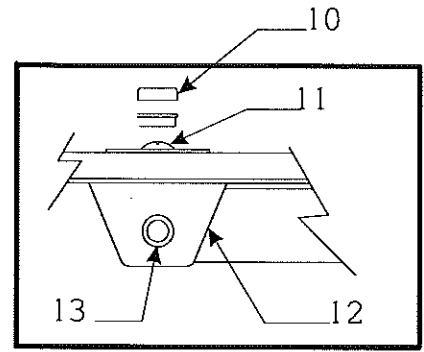

- 4156 Yuma 4757-7121 Front Bed Assy. "Complete" (Queen) F.R. - .75
- 4156, 4188 4754-7641 Rear Bed Assy. "Complete" (Double) F.R. .75
- 4188 Sea Pine 4769-5751 Front Bed Assy. "Complete" (Queen) F. R. - .75
- 4127 Westlake 4755E5161 Front Bed Assy. "Complete" (King) F.R. - .75
- 4127 Westlake 4754H5691 Rear Bed Assy. "Complete" (King) F.R. .75

Flat Rate	Front/Rear Bed Assy. Code	Components Part #	Description
**	1	4716U4031	bed extension (x2 per bed)
			Note: must cut to size were applicable.
.25	2	4714C1901	tent bow/leg package
.25	3	4060300339P	vinyl bed seal pkg. (8' pc.)
.15	4	4720K5631	bed bow bracket M2
.05		4757-9241	1 1/2" nylon fender washer m4
.20	5	4734E5881	bed leg assy. m2 (x2 front beds 4156, 4188)
.20		4753-3811	bed leg assy. (x2 rear beds 4156, 4188, 4127)
.20		4767-20561	bed leg assy. m2 (x2 front beds 4127 Westlake)
.15	6	4720C0771	bed leg clip m4
		1203-8831	rivet m25 (rivet clip to bed)
.15	7	4720D4021	lashing hook m6
		1203-8741	rivet m25 (rivet hook to bed)
.20	8	4737A4178	support plate
	9	1203C8721	rivet m25
	10	4739E2908	screw cap m10
		4739-2918	screw cap washer m10
	11	4716-074	screw
		1202B2528	washer
.20	12	4734A5141	bed leg bracket
	13	4720A2361	rod & pal nut
.20	14	1034B16128	flat head screw
		1201B6378	lock nut
.20	15	4758-9481	pull-out handle strap & rivets
		4758-8001	rivet "black" m25
	16	4758-8301	tent retainer track & rivets
.20	17	4755A2591	bed brkt. w/mounting hardware x4
	18	4739-2298	lock nut
.50	19	4754-8101	bed roller, nut, bolt, & washer pkg.
	20	1202B2908	washer
.15	21	4754-8631	bed slide end cap
.15	22	4754-4821	bed slide wedge

** .50 first extension
** .25 second extension