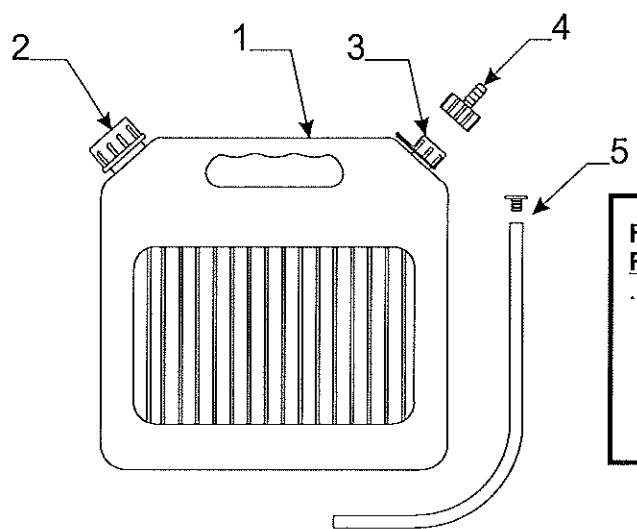

Flat Rate	Code	Part #	Description
.10	1	4735-2131	water tank 5 gal. (complete)
		4735C0988	water tank decal
	2	4714-0231	large cap
	3	4714-0221	small cap & strap
	4	4714-0241	barb stem & collar
	5	4714A0671	suction stem