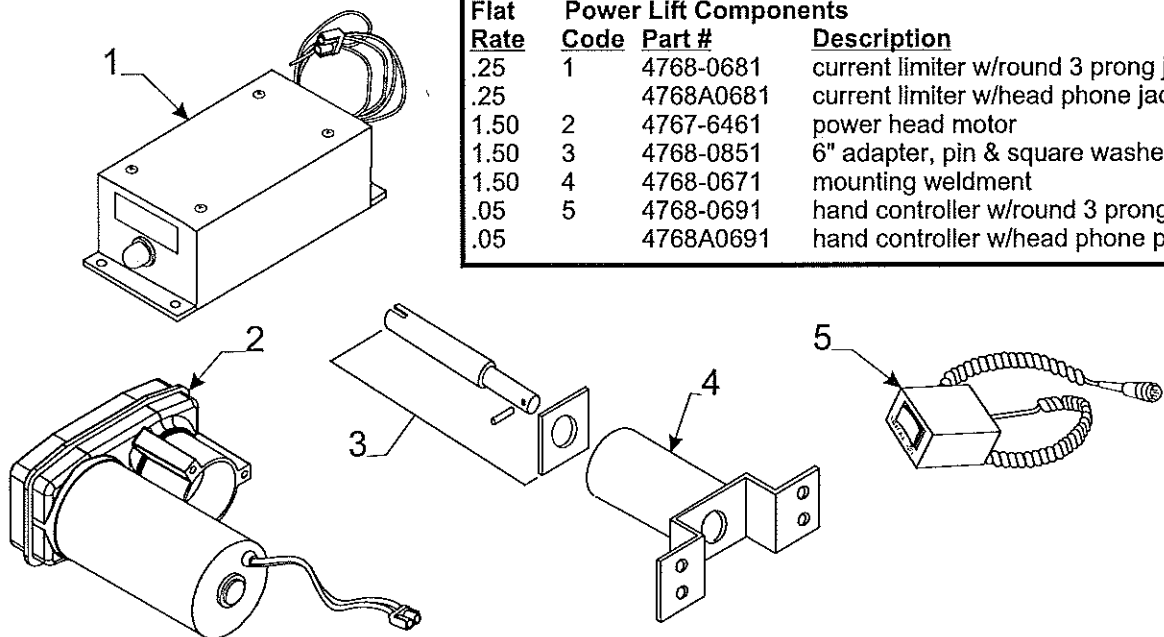

Flat Rate	Code	Part #	Description
.25	1	4768-0681	current limiter w/round 3 prong jack
.25		4768A0681	current limiter w/head phone jack
1.50	2	4767-6461	power head motor
1.50	3	4768-0851	6" adapter, pin & square washer
1.50	4	4768-0671	mounting weldment
.05	5	4768-0691	hand controller w/round 3 prong plug
.05		4768A0691	hand controller w/head phone plug