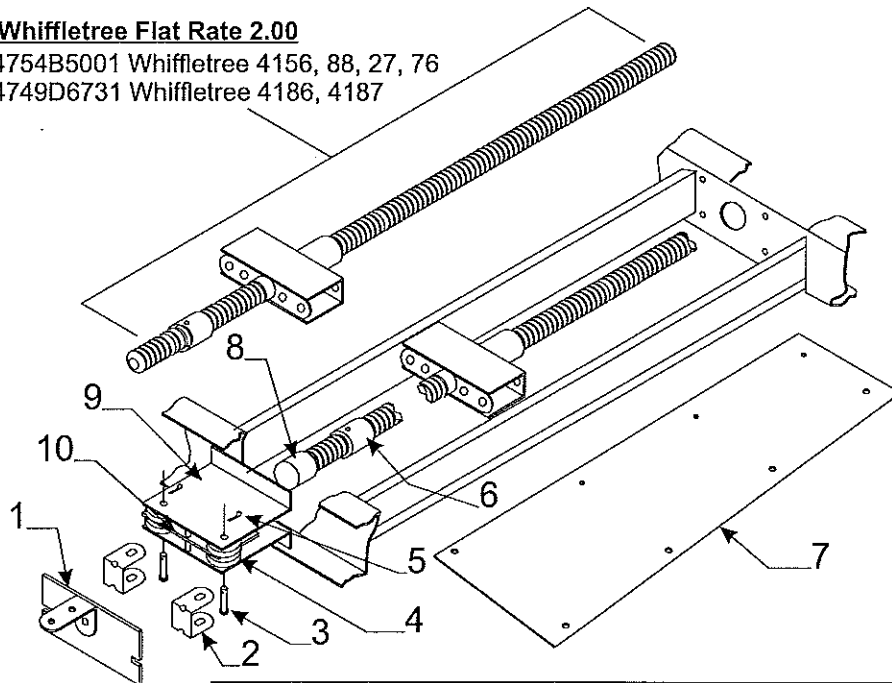

Whiffletree Flat Rate 2.00

4754B5001 Whiffletree 4156, 88, 27, 76
4749D6731 Whiffletree 4186, 4187

Flat Rate	Whiffletree Code	Related Part #	Description
.15	1	4749A821	mud flap & brkt.
.50	2	4744B1741	cable retainer x2
.20	3	4720J1561	long pin m4
.50	4	4715A5371	pulley & bearing m10
.10	5	1204B1081	cotter pin m10
1.60	6	4710B4248	bushing
		4744A1301	solid shear pin m10
.25	7	4752B4921	whiffletree pan cover
		4755-4611	tek screw m25 (fasten cover in place)
2.00	8	4730D1291	screw socket (welded)
2.00	9	4720-1551	pulley plate
.50	10	4715D5661	pulley spacer