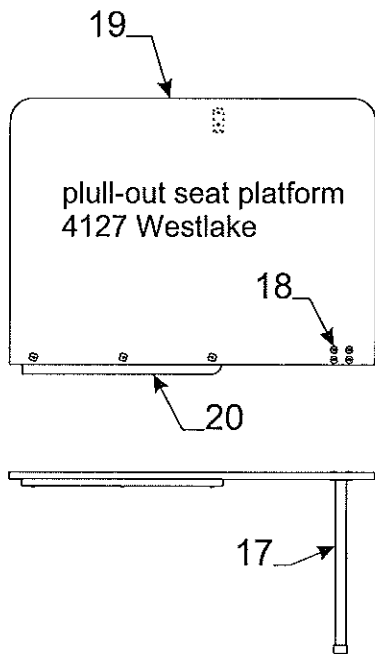

Flat Rate	Code	Part #	Description
1.00	1	4767B194	bench front 4188 Sea Pine
.50	2	6010415696P	wood grain wall panel (summit ash) 48" x 48"
.05	3	4724-2608	stop button
		1103B1012	#10 - 3/4" screw
.35	4	4060115605P	5/32" f-channel 48" pc.
.50	5	4060015604P	5/32" u-channel 48" pc.
*	6	4752A8461	thermostat
.20	7	4756B8811	plastic base & bracket
.25	8	4753B9171	lp gas detector
.10	9	4748C3951	door pull w/screw
.10	10	4762-4878	hinge
.15	11	4759B3421	door pnl. 15 3/4" x 13 1/2" - 4188 Sea Pine
.15		4767A2011	door pnl. 16" x 12 1/4" - 4176 Sedona
.30	12	4767A2041	seat end curbside bench - 4188 Sea Pine
.40	13	4767-195	bench wood w/slots - 4188 Sea Pine
	14	4754A7581	pull-out seat platform - 4188 Sea Pine
.15	15	4767A2001	door pnl. 30 1/4" x 9 1/4"
.15	16	4766-0371	roller latch
.25	17	4767B1931	platform leg 4188, 4127
.05		4752-0551	plastic end cap m2
		4756-1591	rivet m25 (affix leg to platform)
	19	4756B8021	pull-out seat platform 4127 Westlake
	20	4755A4251	table rest 4127 Westlake
	21	4754B237	seat panel 4127 Westlake
	22	4754B2391	table rest 4127 Westlake
	23	4060400379P	corner trim 48" pc.
.75	24	4759C4111	seat gazoodi 4156 Yuma
.75		4769-0081	seat gazoodi 4176 Sedona
.75		4701B8571	seat gazoodi 4186 Royale
.75		4769A0361	seat gazoodi 4187 Rio