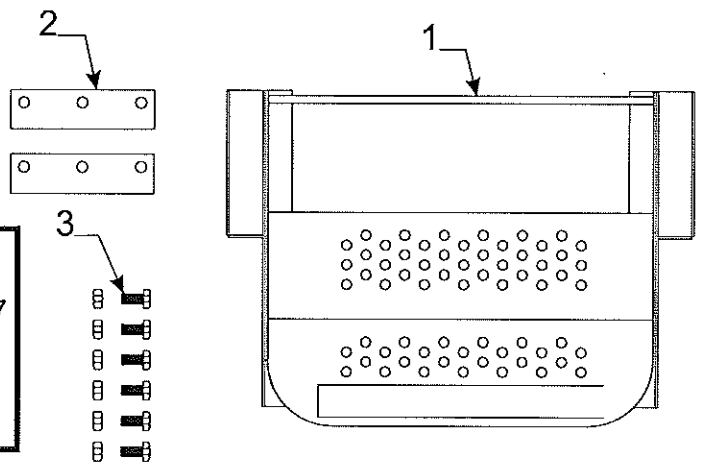

Pullout Step Components			
Flat Rate	Code	Part #	Description
.50	1	4747B9741	step 4156, 76, 88, 27
.50		4701B6821	step 4186, 4187
	2	4750-3361	step shim x2
	3	1200B3048	bolt x6
		1201B6068	nut x6