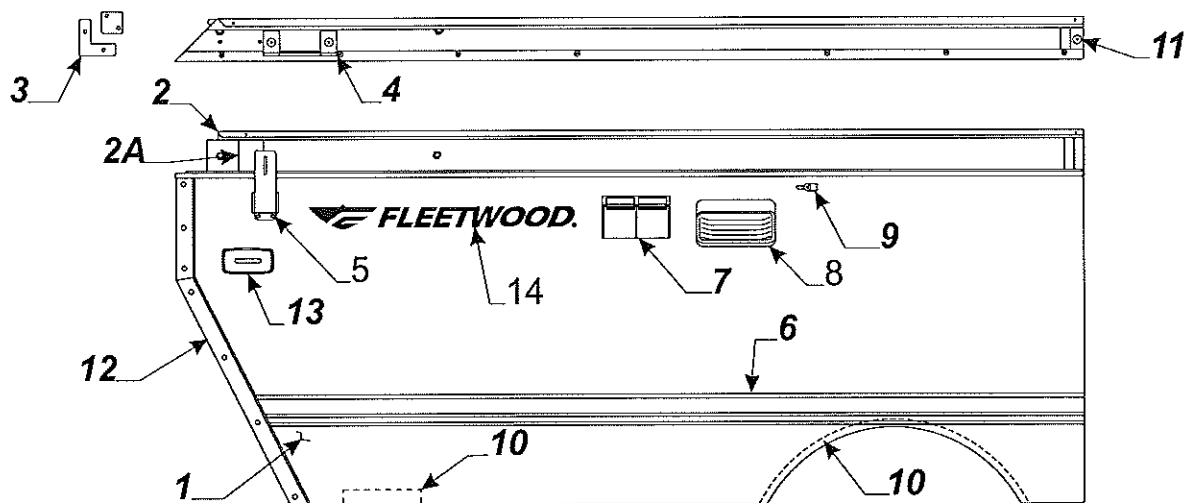

Curbside Right Rear Body Pnl. & Components

FR	Code	Part #	Description
1.00	1	4759F2051	csr body panel 4156 Yuma
1.00		4759B3261	csr body panel 4188 Sea Pine
1.00		4767-9841	csr body panel 4127 Westlake
1.00		4759G9131	csr body panel 4176 Sedona
1.00		4701D8301	csr body panel 4186 Royale
1.00		4769-0221	csr body panel 4187 Rio
1.00	2	4759A2021	csr body rail 4156 Yuma
1.00		4759A3301	csr body rail 4188 Sea Pine
1.00		4767-9851	csr body rail 4127 Westlake
1.00		4749E9761	csr body rail 4176 Sedona
1.00		4701A8311	csr body rail 4186, 4187
.10	2A	4716-2771	vel-stick body rail pkg.
.15	3	4716-7061	miter cover pkg. m4
.25	4	4734C4121	lift trim pkg. m4
		4733-3398	nylon flange bushing x2
.15	5	4741C6041	top latch w/out lock tab
		4749-4848	foam pad
.50	6	4716R8251	trim tape kit
.25	7	4746A3861	duplex cover & outlet
.35		4746-3871	duplex box
		1203-8678	rivet m25
.25	8	4752-9921	porch light
.10		4716-5511	porch light lens "amber"
.15	9	4738-3941	turn button & rivet
	10	4060050008P	foam tape pkg. (12' pc.)
	11	1203-8831	rivet m25
.30	12	4767-0121	csr corner trim - 4156, 4188, 4127
.30		4759A9051	csr corner trim - 4176 Sedona
.30		4701A8111	csr corner trim - 4186 Royale, 4187 Rio
		4745-3968	screw "white" x7
.15	13	4714J08581	red marker light
.10		4716A4561	red lens (lens only)
.25	14	4761-1958	fleetwood decal