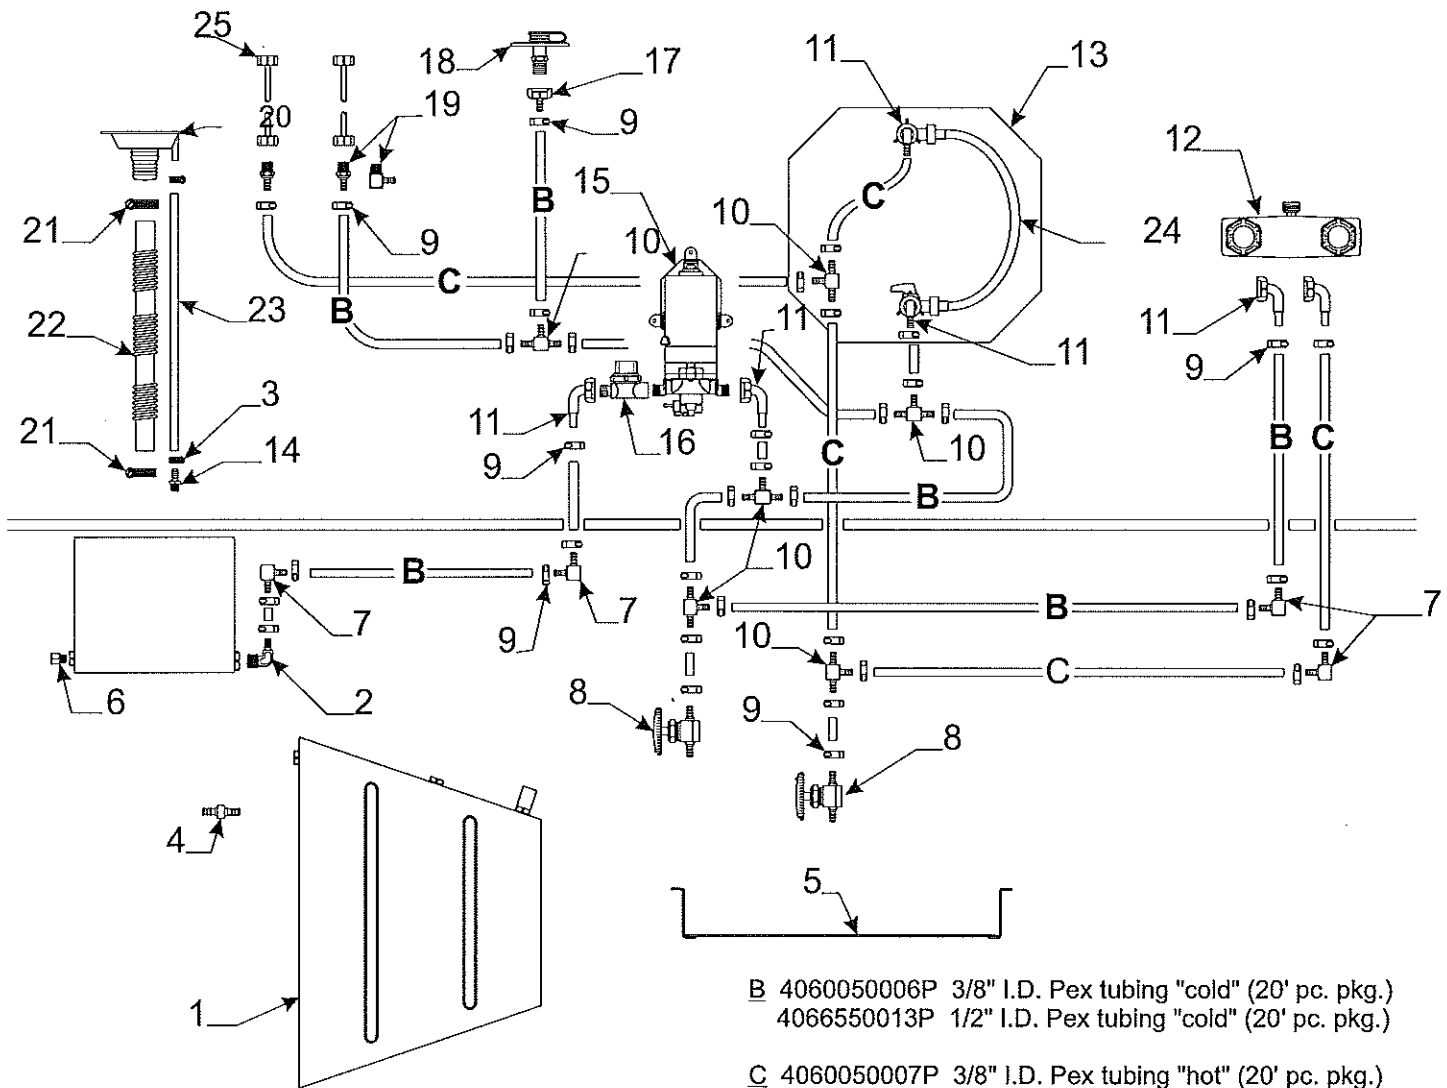

B 4060050006P 3/8" I.D. Pex tubing "cold" (20' pc. pkg.)
4066550013P 1/2" I.D. Pex tubing "cold" (20' pc. pkg.)

C 4060050007P 3/8" I.D. Pex tubing "hot" (20' pc. pkg.)
4066550014P 1/2" I.D. pex tubing "hot" (20' pc. pkg.)

4714-038 3/8" I.D. High pressure hose (sold/foot)

Water System & Related Parts							
Flat Rate	Code	Part #	Description	FR	Code	Part #	Description
1.50	1	4757B0521	water tank 4188 Sea Pine	.50	12	4741B2071	shower diverter
1.50		4768-0271	water tank 4127 Westlake	*	13	4750-3421	water heater
.50		4733Y1411	water tank 4187 Rio	.15	14	4732B4561	hose adapter
.25	2	4741C2371	3/8" x 1/2" elbow "plastic"	.50	15	4741F5571	electric water pump
.25		4741A2378	1/2" x 1/2" elbow "plastic"	.25	16	4747A8311	water filter
	3	4731-3058	adjustable hose clamp 3/8"	.20	17	4741A9561	3/8" straight swivel adapter
	4	4755-4821	3/8" brass barbed union m10	.20		4765-2321	1/2" straight swivel adapter
.20	5	4758-5381	tank hanger x2 (all)	.30	18	4732F1521	city fill
.15	6	1218-7001	plug	.20	19	4757-3631	brass adapter 3/8" barb
.25	7	4741C2391	3/8" x 3/8" brass elbow m2	.30	20	4731D1711	fill spout
.25		4765-2341	1/2" x 1/2" brass elbow		21	4715-4501	adjustable hose clamp
.20	8	4741E2361	3/8" brass line drain "Pex"	.35	22	4731H1081	water fill hose (3' pc.)
.20		4765-2311	1/2" brass line drain "Pex"	.20	23	4060050003F	1/2" h.p. hose (sold/ft.)
.25	9	4741A2751	3/8" ss clamp m100		24	4767-1381	nylon bypass hose 8"
.25		4765-2351	1/2" ss clamp m100			4767-1371	1/2" MPT brass tee
25	10	4741C2381	3/8" brass tee "Pex" m10			4767-1391	brass check valve
25		4765-2331	1/2" brass tee "Pex"			4767-1401	3 way MPT shut off valve
.20	11	4741B9061	3/8" copper swivel elbow		25	4757-3671	48" pex riser 4188 Sea Pine
.20		4765-2361	1/2" copper swivel elbow			4757-3611	42" pex riser 4127, 4187

* Warranted By Vendor