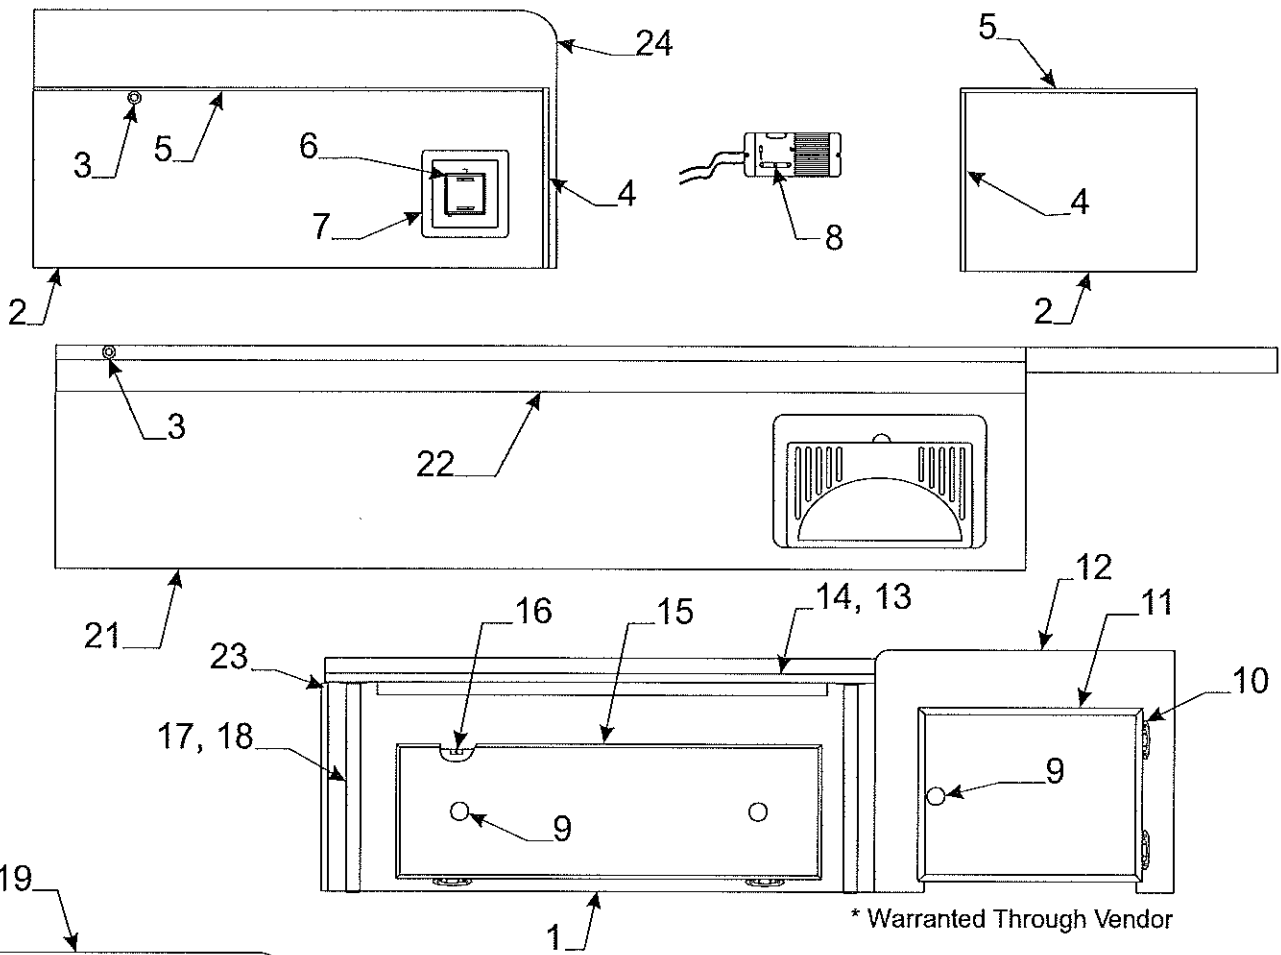

* Warranted Through Vendor