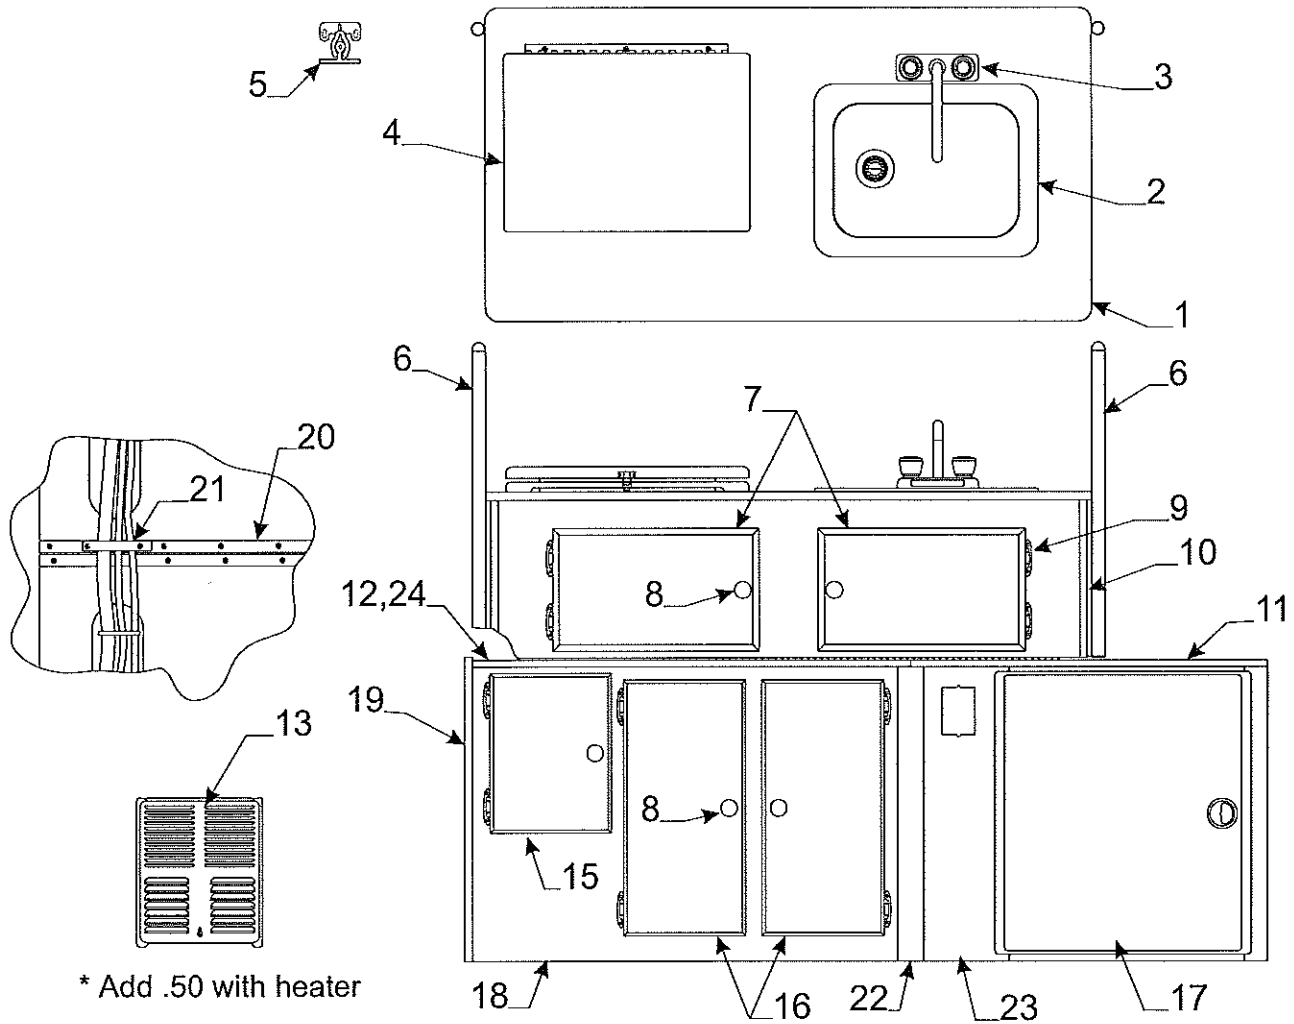

Upper & Lower Galley Assy. Components - 4188 Sea Pine

Flat Rate	Code	Part #	Description	Flat Rate	Code	Part #	Description
1.00	1	4759H3331	upper galley top	1.25	11	4767A1911	lower galley top (rt.)
.30		4060475014P	t-molding (14' pkg.)	.20		4746C0971	kill switch m4
.30	2	4710F0301	sink	.20	12	4733C4981	rocker switch (elec. pump)
			Note: refer to page 10 for sink components	.10	13	4743-3551	furnace grill
1.00	3	4745E2741	mixer faucet	1.50	14	*4767B1921	lower galley frt. (rt.)
		4758-8508	dual facet use decal	.15	15	4757C4041	door panel 12" x 9 1/8"
	4		Note: refer to page 11 for stove components	.15		4733-6391	latch & strike pkg.
.15	5	4744A9261	knuckle latch m4	.15	16	4759B3411	door panel 19 1/4" x 9 1/4"
		4738-3088	screw x2	.25	17	4754A0481	built-in cooler
.25	6	4757B2991	galley rest pole	.75	18	4759B4301	lower galley frt. (lt.)
		4752-0551	plastic cap m2	.75	19	4759B4241	lower galley seat gazoodi
.15	7	4754D1481	door panel - 15 3/4" x 9 1/4"	.30		4060400093P	t-molding (12' pkg.)
.15		4733-6391	latch & strike pkg.	.50	20	4757-2621	hinge
.10	8	4748C3951	door pull (includes screw)		21	4716-9691	hose strap pkg.
.10	9	4762-4878	hinge	.25	22	4758-9131	lower galley molding
.65	10	4060137505P	3/8" f-channel 48" pc.	.75	23	4767A1901	lower galley frt.
				1.25	24	4767A1891	lower galley top (lt)