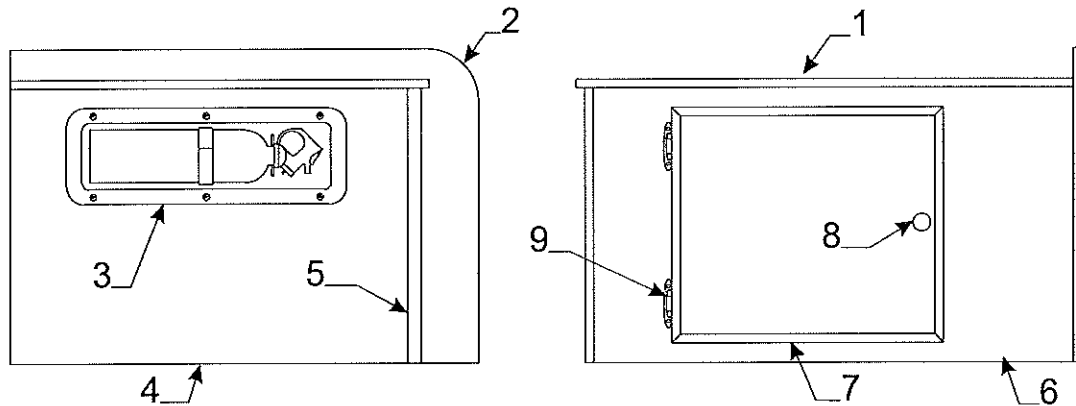

Flat Rate	Code	Part #	Description	Flat Rate	Code	Part #	Description
.75	1	4759D4221	cabinet top	.65	5	4060137505P	3/8" f-channel 48" pc.
.30		4060462511P	t-molding pkg. (14' pc.)	.50	6	4759B4211	cabinet front
.35	2	4759D4251	gazoodi	.15	7	4759B3421	dr. pnl. 15 3/4" x 13 1/2"
.30		4060400093P	t-molding pkg. (14' pc.)	.10	8	4748C3951	door pull (includes screws)
	3	Note: see above for fire extinguisher...		.10	9	4762-4878	hinge
.55	4	4759B4231	cabinet side