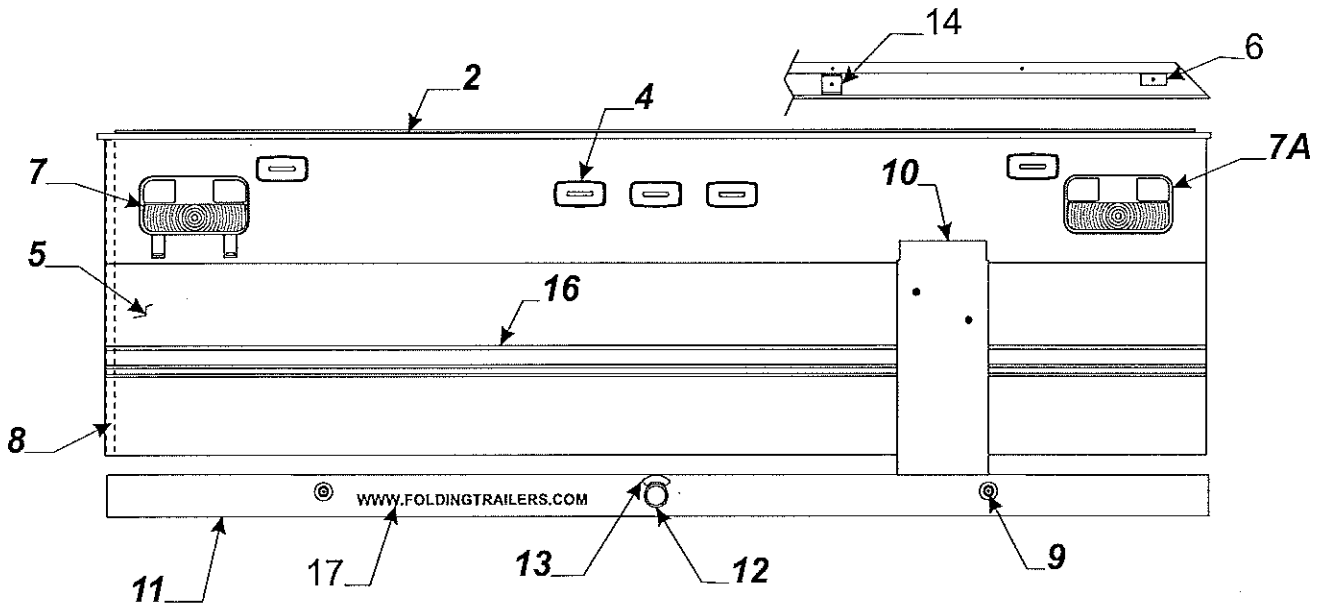

Front & Rear Body Panel Components							
Flat Rate	Code	Part #	Description	FR	Code	Part #	Description
*	1	4716A2061	2 pc. frt. body pnl. 4156, 88, 27	.10	7	4765-3511	taillight w/license brkt's
*		4759D9091	2 pc. frt. body pnl. 4176	.20	7A	4716A1051	taillight lens
*		4747K5431	front body pnl. 4186, 4187	.10		4749B4321	taillight
.75	2	4759C1951	frt./rr end rail 4156, 88, 27	.10	8	4716A1061	taillight lens
.75		4747F0791	frt./rr end rail 4186, 4187	.25	9	4060000023P	d-seal pkg. (5' pc.)
.75		4759B4931	front end rail 4176			1032B24248	bolt x2
.75		4759B494	rear end rail 4176			1202B0468	washer x6 m10
		1203-8651	rivet x5 m25			1202B1068	washer x2
.15	3	4714J08481	amber marker light	.05	10	1201B6068	nut x2
.10		4716A4571	amber lens (lens only)	.05		4769-5241	tire mount 4127, 56, 88
.25		4733H1311	socket & harness	.05		4769A6521	tire mount 4176 Sedona
		4747-2558	expansion rivet m25	.30	11	4701-6811	tire mount 4186, 4187
.15	4	4714J08581	red marker light	.30	11	4759-2261	bumper 4188, 4156, 4176
.10		4716A4561	red lens (lens only)	.30		4767-9871	bumper 4127 Westlake
*	5	4759A2071	rear body pnl. 4156, 4188, 4127	.10	12	4701-8151	bumper 4186, 4187
*		4759C9101	rear body pnl. 4176 Sedona	.10	13	4733-2741	2" snap bushing
*		4747L46461	rear body pnl. 4186, 4187	.15	14	4730H3188	"open" decal
		1203-8651	rivet m25	.20	14	4754B8921	nylon bed ramp & screw
.15	6	4754A8491	nylon bed rest & screw	.50	15	4767-3691	trim cap
				.10	16	4734C1861	rivet m25
					17	4350002043P	trim tape pkg. 12' pc.
					17	4767-0888	www.com decal