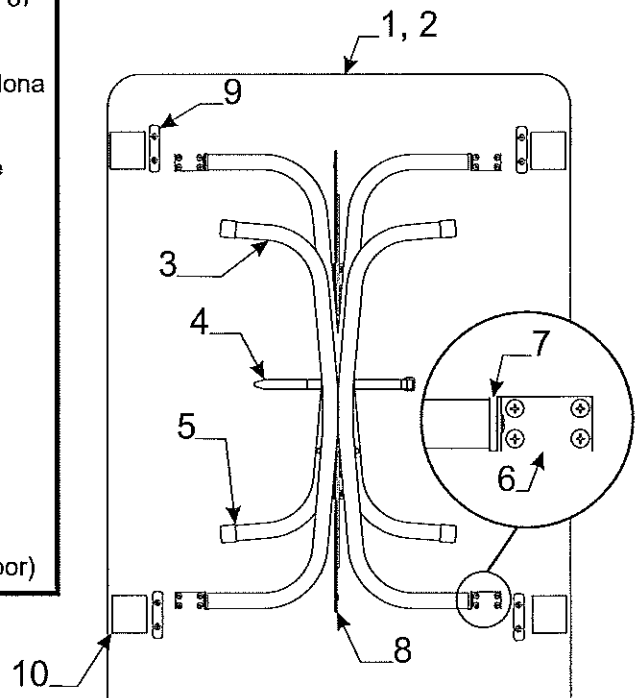

Stove Component Parts (Upper Galley Assy.'s)				
Flat Rate	Code	Part #	Description	
.15	1	4749F6601	stove cover assy.	
.15	2	4746B9491	2 burner cook top "white"	
.05	3	4716-2631	stove top screw/washer m2	
.05	4	4752A9881	stove grate	
.10	5	4716-2671	stove cover hinge	
.15	6	4733-4018	stove cover latch	
.15		4733-4028	stove cover strike	
.05	7	4716A1861	knob	
	8	4732A2291	edge molding m2	
.25	9	4716-2661	stove fin "right"	
.25		4716-2651	stove fin "left"	
.15	10	4716-2641	stove fin stay brkt. m2	
.75	11	4748D2581	2 burner stove box	

Dinette Table Assembly Components				
Flat Rate	Code	Part #	Description	
.50	1	4756G8461	table top 30" x 39" 4188, 86, 87	
.50		4754F3891	table top 28" x 39" 4127	
.50		4759E3931	table top 41" x 27 1/4" 4156	
.50		4756H8461	table top 37" x 26" 4176 Sedona	
.30	2	4060475014P	t-molding (14' pkg.)	
.50	3	4745K5271	table leg package	
Note: pkg. includes 2 legs & required mounting hardware				
.10	4	4751A9711	strap & screw pkg.	
.10	5	4752-0551	white plastic cap m2	
.15	6	4720H1211	table leg mounting brace m2	
		1103E1018	5/8" wood screw	
.15	7	4752A0561	table leg insert cap m2	
.25	8	4744-6971	lock brace assy. x2	
		1103E1018	5/8" wood screw	
.15	9	4756-8741	table top plastic spacer m4	
		1103B08148	7/8" screw (x2 per spacer)	
.05	10	4724D2631	velcro fastener m4	
	11	4758-3651	pedestal table leg x1 4176	
	12	4758-2711	standard base x1 4176	
		1114B10128	screw (x6 per base)	
		4758-2731	recessed base x1 (loc. on floor)