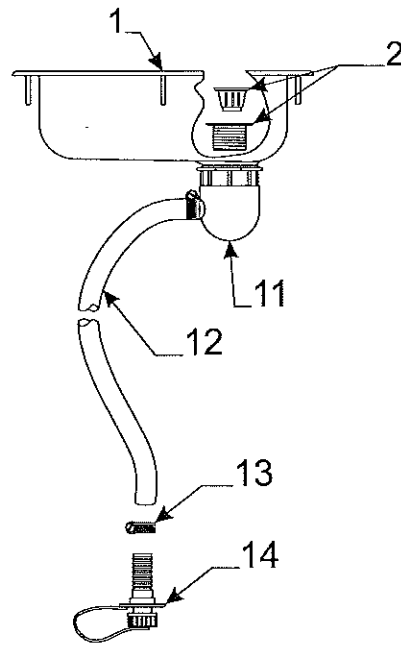

Sink & Component parts			
Flat Rate	Code	Part #	Description
.30	1	4710F0301	sink "stainless"
.05	2	4714C0661	crumb cup "only"
.25		4730E3151	crumb cup & basket
.40	3	4757-0861	elbow pkg.
.40	3A	4713-0061	straight sink adapter pkg.
	4	4757-9131	1 1/4" rubber washer
	4	4715-4501	1 1/4" hose clamp
.80	5	4060012503P	1 1/4" drain hose (10' pc.)
			Note: must cut hose to length
.75	6	4769-6941	drain trap assy. 4156, 27, 76
.75		4767B5811	drain trap assy. 4188
	7	4757-0921	1 1/2" metal nut "white"
.10	8	4714A2861	cap & strap
	9	4737-9138	drain adapter
.40	10	4757A0871	adaptor 1 1/4" barb
	11	4734A0671	drain trap m2 4186, 4187
	12	4742A8781	3/4" drain hose m2 (8' pc.)
	13	4715-4501	adjustable hose clamp
	14	4734C0681	drain spout m2