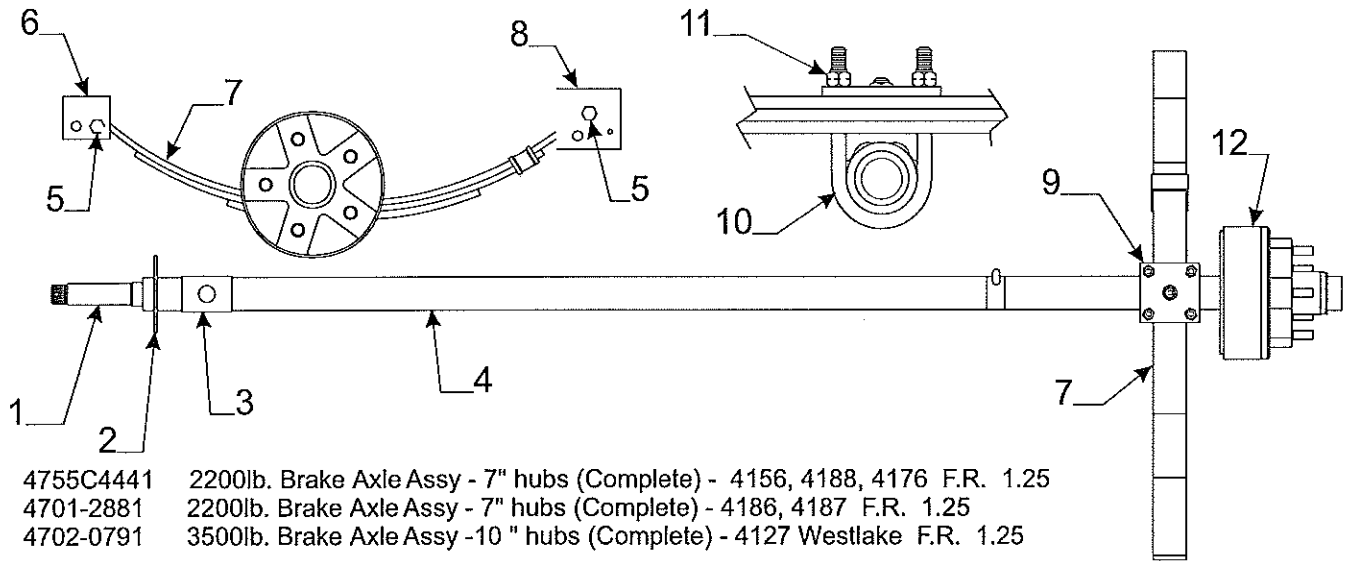

Crossover Numbers To Purchase Locally

A 13194TM or 198138SP21 Grease Seal (7" hub)
171255VB Grease Seal (10" hub)

B L44649 Bearing (7" hub x2/ 10" hub x1 "outer")
L68149 Bearing (large inner x1 10" hub only)

C L44610 Race (7" hub x2/10" hub x1 "outer")
L68111 Race (large inner x1 10" hub)