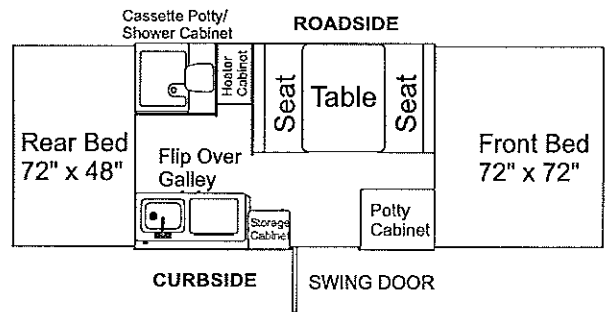

4186 Royale 10'

4187 Rio 10'

4188 Sea Pine 11'

4127 Westlake 12'

TABLE OF CONTENTS

<u>DESCRIPTION</u>	<u>PAGE</u>
Access door key	32
Access door assembly & related parts	8
Auto extension	24
Axle assemblies & related parts	3
Backrest assemblies & covers	34
Bed assembly components	28, 29
Bed extensions & related parts	28
Body panel right rear (curbside)	10
Body panel left side (roadside)	9
Body panel front & rear	6
Body panel right front (curbside)	11
Bumper & related parts	6
Cabinet assy. csf corner - 4156, 76, 86, 87	22
Cabinet assy. csr doorway - Westlake	19
Cabinet assy. rsf (reefer cabinet) Sedona	23
Cabinet assy. rs (furnace cabinet) Rio	21
Cabinet "curbside rear" - Sea Pine	20
Carbon monoxide detector	37
Cassette potty - Westlake, Rio	21
Caulking	24
Converter & related parts	22
Cooler (built-in)	14, 15, 19
Corner bulkhead assembly	2
Coupler assembly	2
Crank-up/crank-down components	4
Crank handle	32
Cushion assemblies & covers	34
Door bulkheads	8
Drain assy./drain hose (used on sinks)	12
Drape packages & related parts	35
Electric brakes & related parts	5
Fire extinguisher & components	17
Floor covering	2
Frame assembly & related parts	2
Furnace vent (exterior)	9
Gas bottle cover (black vinyl)	33
Gas bottle mounting brackets	32
Gas bottle & related parts	33
Gas detector	22
Gas hose (gas bottle hook-up)	33
Gas hose (RVQ grill)	33
Gas quick disconnect (outside stove)	33
Grease cap (dust cap)	3
Hub assembly & related parts	3
Hutch assembly "curbside" - Yuma	20
Hutch assembly "curbside" - Rio	23
Hutch assembly "rsf" - Westlake	19
Lift assemblies & related parts	3
Lift trim & miter covers	7, 9
Lower galley components - Yuma	15
Lower galley components - Sea Pine	14
Lower galley components - Westlake	18
Lower galley components - Sedona	17
Lower galley components - Royale, Rio	16
Lug wrench	32
Mattress assemblies & covers	35
Paint (spray & quart can)	24
Paneling & trim	24
Parts package & components	32
Pigtail (car end)	2