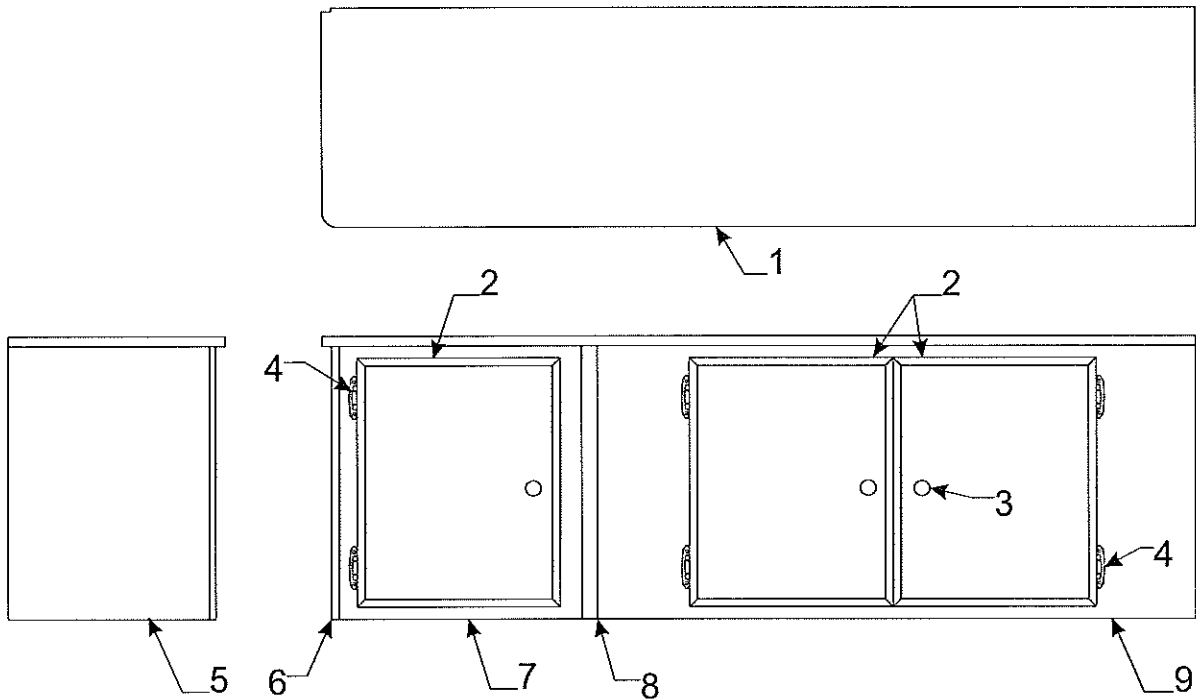

Curbside Hutch Assy. - 4186 Royale

<u>Flat Rate</u>	<u>Code</u>	<u>Part #</u>	<u>Description</u>
.75	1	4701A8591	hutch top
.15	2	4769-0241	door pnl. 13" x 15 3/4"
.15		4733-6391	latch & strike pkg.
.10	3	4748C3951	door pull (includes screw)
.10	4	4762-4878	hinge
		4749C4591	screw #6 x 3/8" m12
.55	5	4701A8601	hutch side
.65	6	4060137505P	3/8" f-channel 48" pc.
.50	7	4701B861	hutch front "lt."
.50	8	4772A925	panel connector
.50	9	4701B862	hutch front "rt"