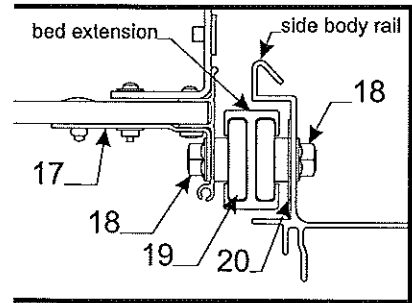

- 4156 Yuma 4757-7121 Front Bed Assy. "Complete" (Queen) F.R. - .75
- 4156, 4188 4754-7641 Rear Bed Assy. "Complete" (Double) F.R. .75
- 4188 Sea Pine 4769-5751 Front Bed Assy. "Complete" (Queen) F. R. - .75
- 4127 Westlake 4755E5161 Front Bed Assy. "Complete" (King) F.R. - .75
- 4127 Westlake 4754H5691 Rear Bed Assy. "Complete" (King) F.R. .75

Flat Rate	Front/Rear Bed Assy. Code	Components Part #	Description
**	1	4716U4031	bed extension (x2 per bed)
			Note: must cut to size were applicable.
.25	2	4714C1901	tent bow/leg package
.25	3	4060300339P	vinyl bed seal pkg. (8' pc.)
.15	4	4720K5631	bed bow bracket M2
.05		4757-9241	1 1/2" nylon fender washer m4
.20	5	4734E5881	bed leg assy. m2 (x2 front beds 4156, 4188)
.20		4753-3811	bed leg assy. (x2 rear beds 4156, 4188, 4127)
.20		4767-20561	bed leg assy. m2 (x2 front beds 4127 Westlake)
.15	6	4720C0771	bed leg clip m4
		1203-8831	rivet m25 (rivet clip to bed)
.15	7	4720D4021	lashing hook m6
		1203-8741	rivet m25 (rivet hook to bed)
.20	8	4737A4178	support plate
	9	1203C8721	rivet m25
	10	4739E2908	screw cap m10
		4739-2918	screw cap washer m10
	11	4716-074	screw
		1202B2528	washer
.20	12	4734A5141	bed leg bracket
	13	4720A2361	rod & pal nut
.20	14	1034B16128	flat head screw
		1201B6378	lock nut
.20	15	4758-9481	pull-out handle strap & rivets
		4758-8001	rivet "black" m25
	16	4758-8301	tent retainer track & rivets
.20	17	4755A2591	bed brkt. w/mounting hardware x4
	18	4739-2298	lock nut
.50	19	4754-8101	bed roller, nut, bolt, & washer pkg.
	20	1202B2908	washer
.15	21	4754-8631	bed slide end cap
.15	22	4754-4821	bed slide wedge

** .50 first extension
** .25 second extension