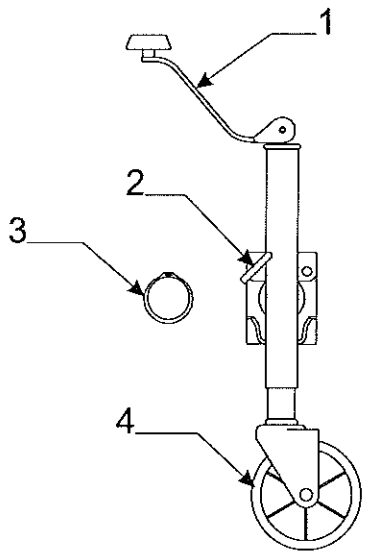

Flat Rate .10 Jack Removal			
Tongue Jack Assembly (4720C6661) "Norco"			
Flat Rate	Code	Part #	Description
.15	1	4716-1951	jack handle kit
.15	2	4716-1981	locking plunger kit
.10	3	4720A3341	snap ring
.25	4	4716-1971	jack wheel nut & bolt