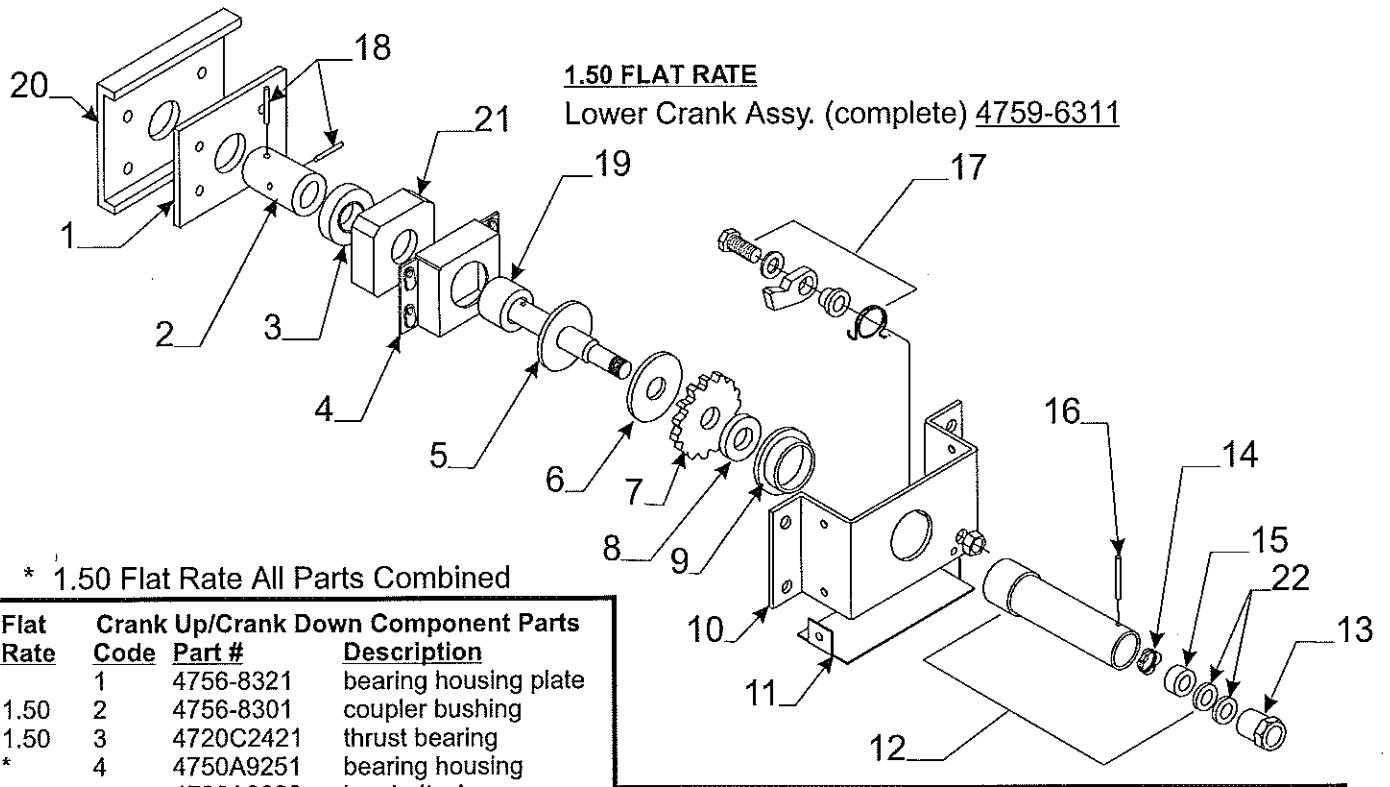

1.50 FLAT RATE
Lower Crank Assy. (complete) 4759-6311

* 1.50 Flat Rate All Parts Combined

Flat Rate	Crank Up/Crank Down	Component Parts Code	Part #	Description
		1	4756-8321	bearing housing plate
1.50		2	4756-8301	coupler bushing
1.50		3	4720C2421	thrust bearing
*		4	4750A9251	bearing housing
			4738A0898	hex bolt x4
*		5	4751A3701	drive shaft & nut
*		6	4751-3561	pressure plate
*		7	4751-4831	ratchet wheel
*		8	4751-3581	pressure washer
*		9	4751A3591	shaft bushing
*		10	4751B3691	crank housing
			4731-3878	hex head bolt x4
			1201B6038	lock nut x4
*		11	4751-3721	housing cover plate
			1203-8641	rivet m25
.75		12	4716A1741	drive hub ext. pkg.

Flat Rate	Code	Part #	Description
	13	*4751B3551	5/8" nut
	14	*4752-3921	handle spring x1 m2
	15	*4751-4671	nylon washer x1
	16	*4747A9451	spiral roll pin x1 m6
	17	4716-1221	ratchet pawl pkg.
	18	4744A1301	shear pin x1 m10
	19	4756A8311	spacer bushing
	20	4720F2411	plate "painted"
1.50	21	4756-8441	bearing house square spacer
	22	4757-3938	washer x2

Note: pkg. Includes parts marked w/* asterisk