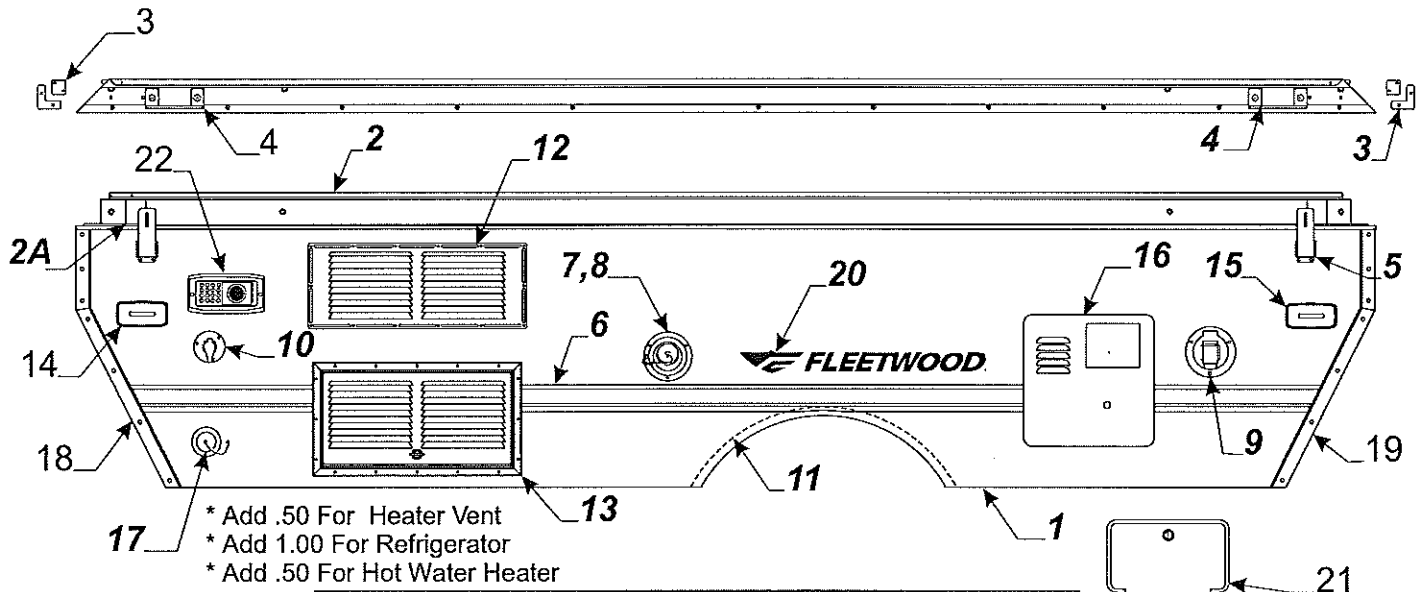

Flat Rate	Roadside Code	Left Body Panel & Components Part #	Description
*1.00	1	4759E2031	left side body pnl. 4156 Yuma
*2.00		4767C1851	left side body pnl. 4188 Sea Pine
*2.00		4754L3791	left side body pnl. 4127 Westlake
*2.00		4759G9111	left side body pnl. 4176 Sedona
*2.00		4701C8421	left side body pnl. 4186 Royale
*2.00		4769A0231	left side body pnl. 4187 Rio
3.00	2	4759A2001	left side body rail 4156 Yuma
3.00		4759B3281	left side body rail 4188 Sea Pine
3.00		4754G9121	left side body rail 4127 Westlake
3.00		4747D0581	left side body rail 4176 Sedona
3.00		4701A8441	left side body rail 4186, 4187
.10	2A	4716-2771	vel-stick body rail pkg.
		4757-0731	wire grommet & nut
.15	3	4716-7061	inner/outer miter cover pkg. m4
.25	4	4734C4121	lift trim, rivets & gasket pkg. m4
.15	5	4741C6041	top latch w/lock tab
		4749-4848	foam pad
.50	6	4716R8261	trim tape & hardware kit
.30	7	4731D1711	water tank spout
	8	4741-3508	hex head tek screw x3
.15	9	4733B23361	cable hatch
.30	10	4732F1521	city fill
.50	11	4060050008P	1/2" x 1" foam tape pkg. (12' pc.)
	12	4747D8321	refrigerator vent "upper"
		4745-3968	painted screw arctic wht. x4 per vent
.50	13	4747D8331	refrigerator vent hinged "lower"
.15	14	4714J08481	amber marker light x4
.10		4716A4571	amber lens (lens only)
.25		4733H1311	socket & harness
		4747-2558	expansion rivet m25
.15	15	4714J08581	red marker light
.10		4716A4561	red lens (lens only)
.25	16	4716-1331	water heater door
.10	17	4714A2861	drain cap & strap
.30	18	4767-0121	rsf corner trim
.30	19	4767-0131	rsr corner trim
.25	20	4761-1958	fleetwood decal
.25	21	4750C5861	o/s shower complete
		4716-7511	key Ch751 m2
.15		4750A2961	lock assy. w/key
.10	22	4741C9471	8" furnace vent
.10	23	4714A2861	shower drain cap & strap 4187 Rio
.15	24	4757-9261	vent cover "plastic" 4187 Rio
.50	25	4759-6341	potty hatch dr. 4187 Rio