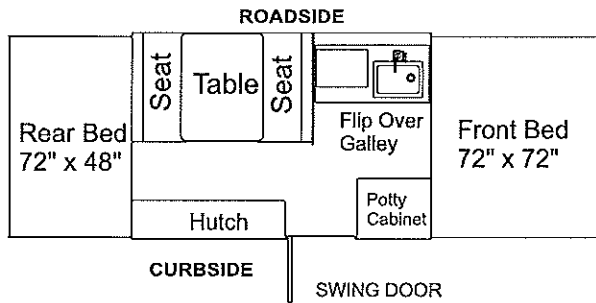

4186 Royale 10'

4187 Rio 10'

4188 Sea Pine 11'

4127 Westlake 12'

TABLE OF CONTENTS

<u>DESCRIPTION</u>	<u>PAGE</u>
Access door key	32
Access door assembly & related parts	8
Auto extension	24
Axle assemblies & related parts	3
Backrest assemblies & covers	34
Bed assembly components	28, 29
Bed extensions & related parts	28
Body panel right rear (curbside)	10
Body panel left side (roadside)	9
Body panel front & rear	6
Body panel right front (curbside)	11
Bumper & related parts	6
Cabinet assy. csf corner - 4156, 76, 86, 87	22
Cabinet assy. csr doorway - Westlake	19
Cabinet assy. rsf (reefer cabinet) Sedona	23
Cabinet assy. rs (furnace cabinet) Rio	21
Cabinet "curbside rear" - Sea Pine	20
Carbon monoxide detector	37
Cassette potty - Westlake, Rio	21
Caulking	24
Converter & related parts	22
Cooler (built-in)	14, 15, 19
Corner bulkhead assembly	2
Coupler assembly	2
Crank-up/crank-down components	4
Crank handle	32
Cushion assemblies & covers	34
Door bulkheads	8
Drain assy./drain hose (used on sinks)	12
Drape packages & related parts	35
Electric brakes & related parts	5
Fire extinguisher & components	17
Floor covering	2
Frame assembly & related parts	2
Furnace vent (exterior)	9
Gas bottle cover (black vinyl)	33
Gas bottle mounting brackets	32
Gas bottle & related parts	33
Gas detector	22
Gas hose (gas bottle hook-up)	33
Gas hose (RVQ grill)	33
Gas quick disconnect (outside stove)	33
Grease cap (dust cap)	3
Hub assembly & related parts	3
Hutch assembly "curbside" - Yuma	20
Hutch assembly "curbside" - Rio	23
Hutch assembly "rsf" - Westlake	19
Lift assemblies & related parts	3
Lift trim & miter covers	7, 9
Lower galley components - Yuma	15
Lower galley components - Sea Pine	14
Lower galley components - Westlake	18
Lower galley components - Sedona	17
Lower galley components - Royale, Rio	16
Lug wrench	32
Mattress assemblies & covers	35
Paint (spray & quart can)	24
Paneling & trim	24
Parts package & components	32
Pigtail (car end)	2