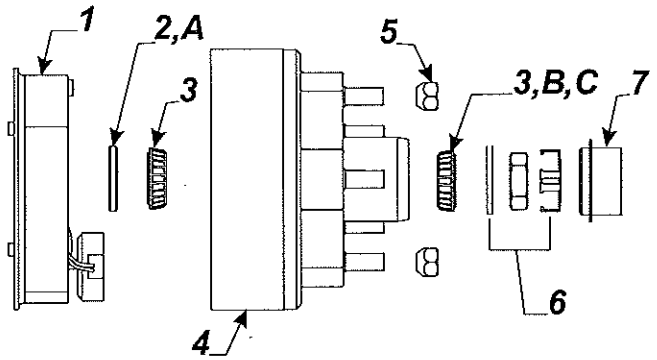

Flat Rate .50 Per Side			
Electric Brake Pkg. 7" x 1 1/4" (4714H2011)			
Flat Rate	Code	Part #	Description
.50	1	4733A3521	7" brake assembly (right hand)
.50		4733A3531	7" brake assembly (left hand)
.50		4716-6251	10" brake assembly (right hand)
.50		4716-6261	10" brake assembly (left hand)
.50	2	4714A2201	7" grease seal x1 m4
.50		4716-1441	10" grease seal x1 m4
.50	3	4716-1101	7" bearing, race & seal pkg.
.50		4716-1451	10" bearing, race & seal pkg.
.30	4	4716A1071	7" hub & drum x2
.30		4716-1431	10" hub & drum x2
.05	5	4747A9528	lug nuts x5
.10	6	4714A3061	retainer package
.05	7	4714C0621	EZ lube grease cap m4