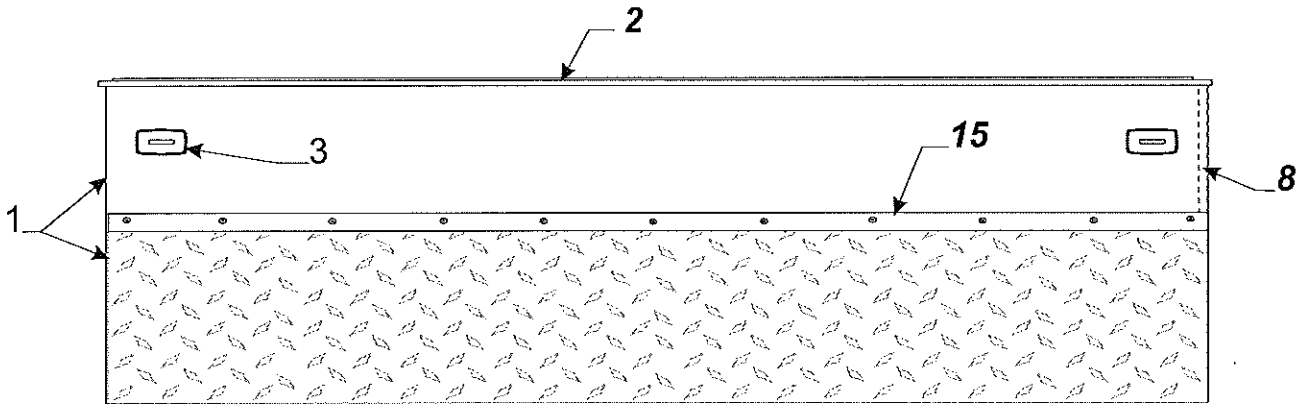

* 1.50 Flat Rate Front Panel/2.50 Rear Panel

Front & Rear Body Panel Components							
Flat Rate	Code	Part #	Description	FR	Code	Part #	Description
*	1	4716A2061	2 pc. frt. body pnl. 4156, 88, 27	.10	7	4765-3511	taillight w/license brkt's
*		4759D9091	2 pc. frt. body pnl. 4176	.20	7A	4716A1051	taillight lens
*		4747K5431	front body pnl. 4186, 4187	.10		4749B4321	taillight
.75	2	4759C1951	frt./rr end rail 4156, 88, 27	.10	8	4716A1061	taillight lens
.75		4747F0791	frt./rr end rail 4186, 4187	.25	9	4060000023P	d-seal pkg. (5' pc.)
.75		4759B4931	front end rail 4176			1032B24248	bolt x2
.75		4759B494	rear end rail 4176			1202B0468	washer x6 m10
		1203-8651	rivet x5 m25			1202B1068	washer x2
.15	3	4714J08481	amber marker light	.05	10	1201B6068	nut x2
.10		4716A4571	amber lens (lens only)	.05		4769-5241	tire mount 4127, 56, 88
.25		4733H1311	socket & harness	.05		4769A6521	tire mount 4176 Sedona
		4747-2558	expansion rivet m25	.30	11	4701-6811	tire mount 4186, 4187
.15	4	4714J08581	red marker light	.30	11	4759-2261	bumper 4188, 4156, 4176
.10		4716A4561	red lens (lens only)	.30		4767-9871	bumper 4127 Westlake
*	5	4759A2071	rear body pnl. 4156, 4188, 4127	.10	12	4701-8151	bumper 4186, 4187
*		4759C9101	rear body pnl. 4176 Sedona	.10	13	4733-2741	2" snap bushing
*		4747L46461	rear body pnl. 4186, 4187	.15	14	4730H3188	"open" decal
		1203-8651	rivet m25	.20	14	4754B8921	nylon bed ramp & screw
.15	6	4754A8491	nylon bed rest & screw	.50	15	4767-3691	trim cap
				.10	16	4734C1861	rivet m25
					17	4350002043P	trim tape pkg. 12' pc.
					17	4767-0888	www.com decal