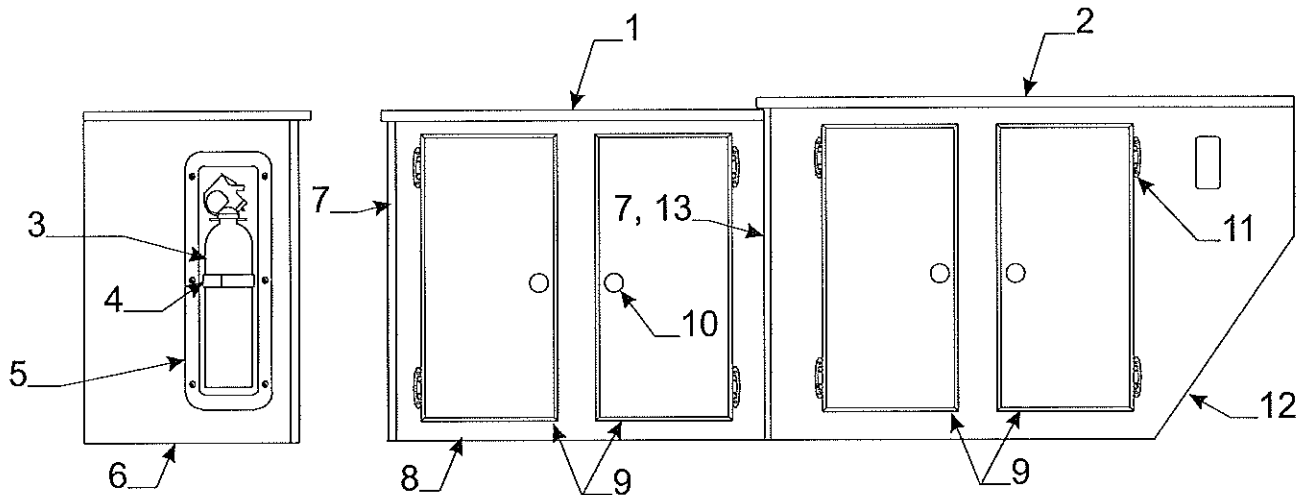

Curbside Hutch Assy. 4156 Yuma

Flat Rate	Code	Part #	Description	Flat Rate	Code	Part #	Description
.75	1	4767C8991	hutch top lt. (small)	.65	7	4060137505P	3/8" f-channel 48" pc.
.30		4060462511P	t-molding pkg. (14' pc.)	.50	8	4759C3961	hutch front "lt."
.75	2	4759F3941	hutch top rt. (Large)	.15	9	4759B3411	door panel 19 1/4" x 9 1/4"
.10	3	4737A5558	fire extinguisher	.10	10	4748C3951	door pull w/screw
.05	4	4716-1191	fire extinguisher strap m2	.10	11	4762-4878	hinge
.15	5	4737B4198	recessed mount	1.00	12	4767A4681	hutch front "rt."
		4738-3088	screw x6	.50	13	4767A469	hutch center panel
.55	6	4759B3951	hutch side