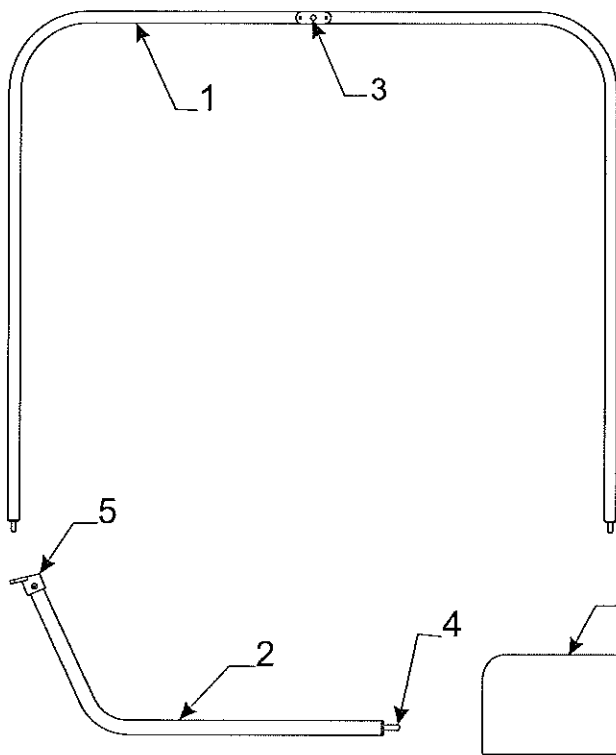

Flat Rate	Tip-Out/Glide-Out Tent Bow - 4127 Westlake	Code	Part #	Description
.10	1	4759A5761		tip-out tent bow assy.
.05	2	4759B5751		tip-out tent support
.10	3	4754B275		bow reinforcement plate
.20	4	8470-1728		black pin m10
.10	5	4757-1351		tent support tip w/screw
.10	6	4755-0971		tip-out support board