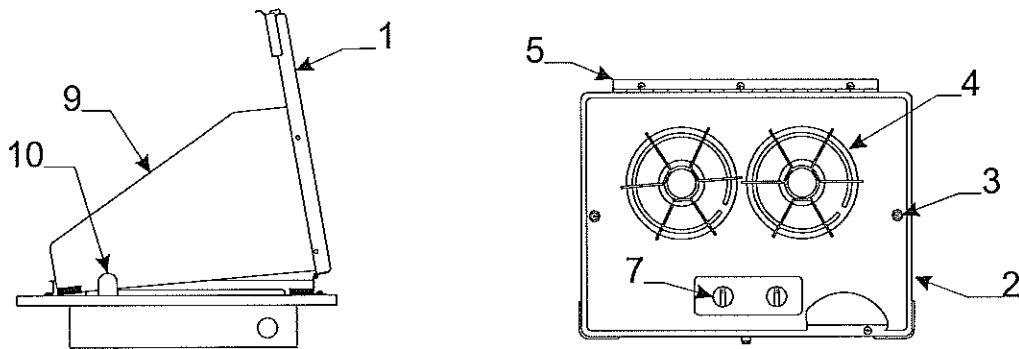

Stove Component Parts (Upper Galley Assy.'s)				
Flat Rate	Code	Part #	Description	
.15	1	4749F6601	stove cover assy.	
.15	2	4746B9491	2 burner cook top "white"	
.05	3	4716-2631	stove top screw/washer m2	
.05	4	4752A9881	stove grate	
.10	5	4716-2671	stove cover hinge	
.15	6	4733-4018	stove cover latch	
.15		4733-4028	stove cover strike	
.05	7	4716A1861	knob	
	8	4732A2291	edge molding m2	
.25	9	4716-2661	stove fin "right"	
.25		4716-2651	stove fin "left"	
.15	10	4716-2641	stove fin stay brkt. m2	
.75	11	4748D2581	2 burner stove box	

Dinette Table Assembly Components				
Flat Rate	Code	Part #	Description	
.50	1	4756G8461	table top 30" x 39" 4188, 86, 87	
.50		4754F3891	table top 28" x 39" 4127	
.50		4759E3931	table top 41" x 27 1/4" 4156	
.50		4756H8461	table top 37" x 26" 4176 Sedona	
.30	2	4060475014P	t-molding (14' pkg.)	
.50	3	4745K5271	table leg package	
Note: pkg. includes 2 legs & required mounting hardware				
.10	4	4751A9711	strap & screw pkg.	
.10	5	4752-0551	white plastic cap m2	
.15	6	4720H1211	table leg mounting brace m2	
		1103E1018	5/8" wood screw	
.15	7	4752A0561	table leg insert cap m2	
.25	8	4744-6971	lock brace assy. x2	
		1103E1018	5/8" wood screw	
.15	9	4756-8741	table top plastic spacer m4	
		1103B08148	7/8" screw (x2 per spacer)	
.05	10	4724D2631	velcro fastener m4	
	11	4758-3651	pedestal table leg x1 4176	
	12	4758-2711	standard base x1 4176	
		1114B10128	screw (x6 per base)	
		4758-2731	recessed base x1 (loc. on floor)