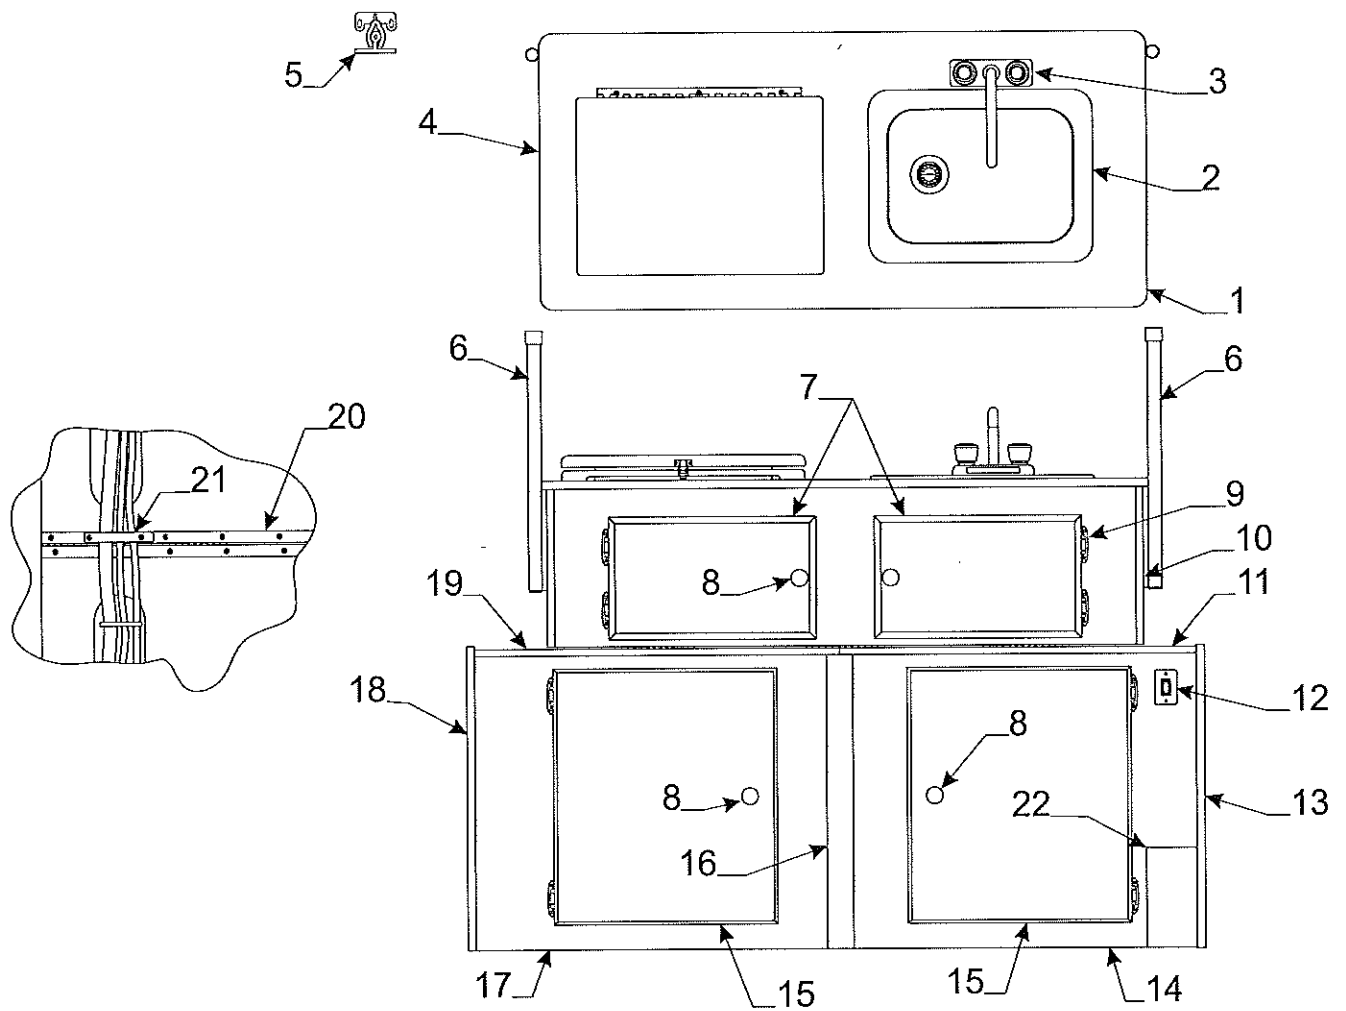

Upper & Lower Galley Assy. Components - 4127 Westlake

Flat Rate	Code	Part #	Description	Flat Rate	Code	Part #	Description
1.00	1	4767B9931	upper galley top	1.25	11	4768B0001	lower galley top (rt.)
.30		4060475014P	t-molding (14' pkg.)	.20		4746C0971	kill switch m4
.30	2	4710F0301	sink	.20	12	4733C4981	rocker switch (elec. pump)
		Note: refer to page 10 for sink components		.75	13	4767-9991	lower galley gazoodi (rt.)
.40	3	4745E2741	mixer faucet	.30		4060400093P	t-molding (12' pkg.)
		4758-8508	dual facet use decal	.75	14	4768A0511	lower galley frt. (rt.)
	4	Note: refer to page 11 for stove components		.15	15	4759B9221	door panel 18" x 15 1/4"
.15	5	4744A9261	knuckle latch m4	.15		4733-6391	latch & strike pkg.
		4738-3088	screw x2		16	4758-9131	lower galley trim
.25	6	4767-99761	galley rest pole	.75	17	4768-0151	lower galley frt. (lt.)
		4752-0551	plastic cap m2	.75	18	4754B3881	lower galley gazoodi (lt.)
.15	7	4754D1481	door panel - 15 3/4" x 9 1/4"	.30		4060400093P	t-molding (12' pkg.)
.15		4733-6391	latch & strike pkg.	1.25	19	4756G0541	lower galley top (lt)
.10	8	4748C3951	door pull (includes screw)			4747-8941	black plastic cap m2
.10	9	4762-4878	hinge	.50	20	4757-2621	hinge
.65	10	4060137505P	3/8" f-channel 48" pc.		21	4716-9691	hose strap pkg.
					22	4768-016	hose cover