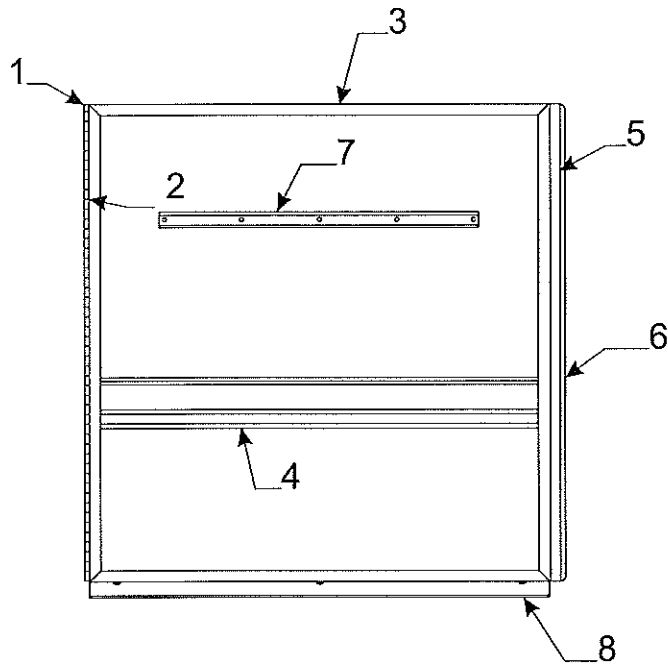

Flat Rate .50 Complete Door Assy.

4754M5111 Access Door Assy. - 4156, 4176, 4188, 4127
4749R6471 Access Door Assy. - 4186, 4187
Note: Access Door less trim tape (must order separately)

Flat Rate	Access Door Assembly Components
Code	Part # Description
.25	1 4754C0281 door hinge 4156, 76, 88, 27
.25	4747A3621 door hinge 4186, 4187
.35	2 4754A0251 door frame 4156, 76, 88, 27
.35	4747A3621 door frame 4186, 4187
.25	3 4749C9821 door cap (all models)
.25	4 4350002043P trim tape (12' pc.)
.20	5 4060000023P d-seal pkg. (5' pc.)
.25	6 4754F0261 door frame 4156, 76, 88, 27
.25	4747A3601 door frame 4186, 4187
.25	7 4767-4361 stove support brkt.
	4716-081 screw x2
.25	8 4747C3611 bottom trim (all models)
	4745-3968 screw x2