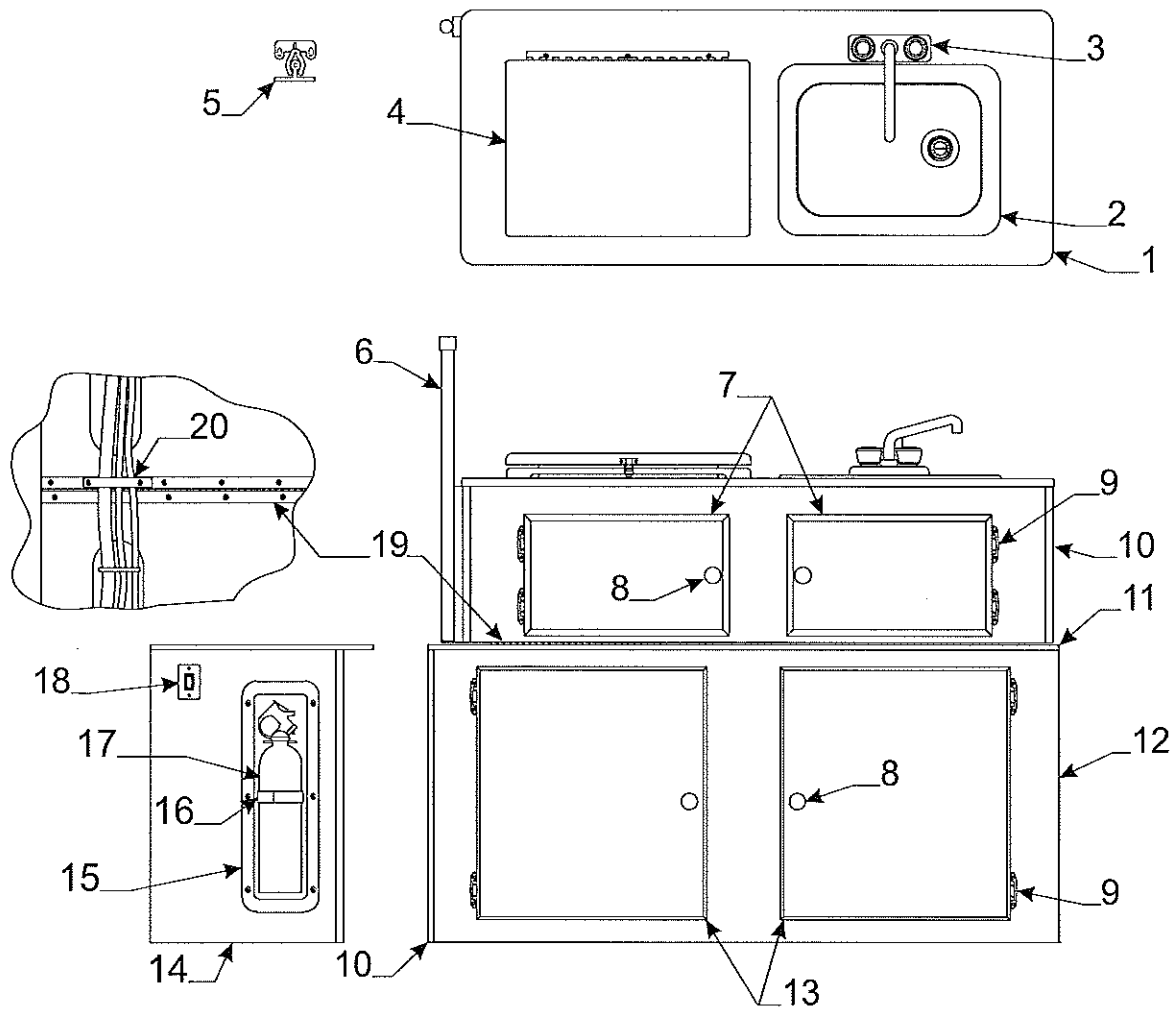

Upper & Lower Galley Assy. Components - 4176 Sedona

FR	Code	Part #	Description	Flat Rate	Code	Part #	Description
1.00	1	4759D9231	upper galley top	.65	10	4060137505P	3/8" f-channel 48" pc.
.30		4060475014P	t-molding pkg. (14' pc.)	1.25	11	4759C9271	lower galley top
.30	2	4710F0301	sink	.20		4746C0971	kill switch m4
			Note: refer to page 10 for sink components	1.50	12	4759B9291	lower galley front
.40	3	4745E2741	mixer faucet	.15	13	4759B2631	door pnl. 15 3/4" x 19 1/4"
		4758-8508	dual facet use decal	.15		4733-6391	latch & strike pkg.
	4		Note: refer to page 11 for stove components	.55	14	4759B3951	galley side
.15	5	4744A9261	knuckle latch m4	.15	15	4737B4198	recessed mount
		4738-3088	screw x2			4738-3088	screw x6
.25	6	4757C2991	galley rest pole	.05	16	4716-1191	fire extinguisher strap m2
		4752-0551	plastic cap m2	.10	17	4737A5558	fire extinguisher
.15	7	4754D1481	door panel - 15 3/4" x 9 1/4"	.20	18	4733C4981	rocker switch
.15		4733-6391	latch & strike pkg.	.50	19	4747A9671	hinge
.10	8	4748C3951	door pull (includes screw)		20	4716-9691	hose strap pkg.
.10	9	4762-4878	hinge