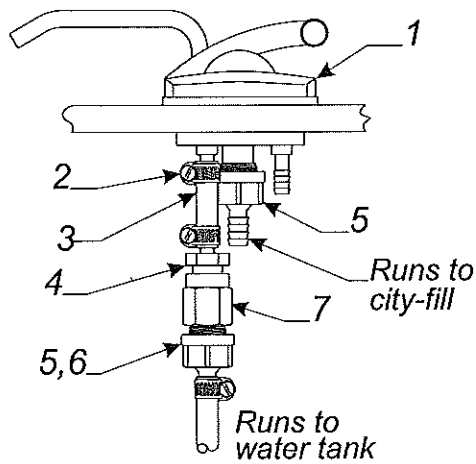

Hand pump & related parts			
Flat Rate	Code	Part #	Description
.40	1	4767-3301	hand pump
		4716-081	screw x4
	2	4731-3058	adjustable hose clamp
.35	3	4714-038	3/8" h.p. Hose (sold/foot)
.20	4	4732-4561	male adapter
.20	5	4741A9561	barbed adapter
.20	6	1202-5828	rubber washer
.20	7	4754-4418	round filter screen
.20	7	4741-9551	check valve "brass"