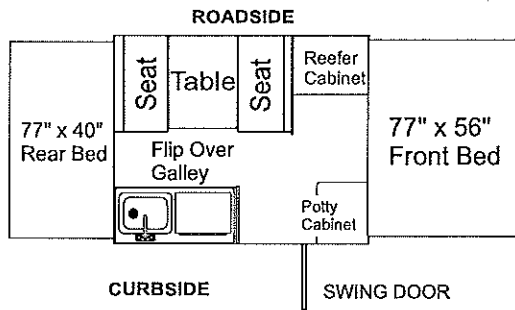

2007 DESTINY SERIES

4176 Sedona 8'