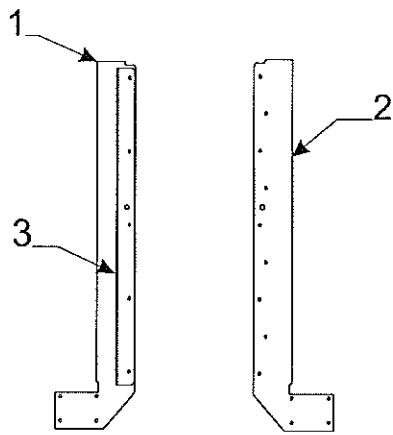

Door Bulkheads & Components			
Flat Rate	Code	Part #	Description
1.25	1	4754F6201	csr bulkhead 4156, 4188, 4127
1.25		4769-6971	csr bulkhead 4176 Sedona
1.25		4747A0101	csr bulkhead 4186, 4187
1.25	2	4754A6191	csf bulkhead 4156, 4188, 4127
1.25		4769-6961	csf bulkhead 4176 Sedona
1.25		4747A0091	csf bulkhead 4186, 4187
.35	3	4767A8131	door seal angle 4156 Yuma
.35		4754C2111	door seal angle 4188, 4127
.35		4749B3881	door seal angle 4186, 4187
.35		4754B2111	door seal angle 4176 Sedona
		4733D0601	rivet m25 "white"