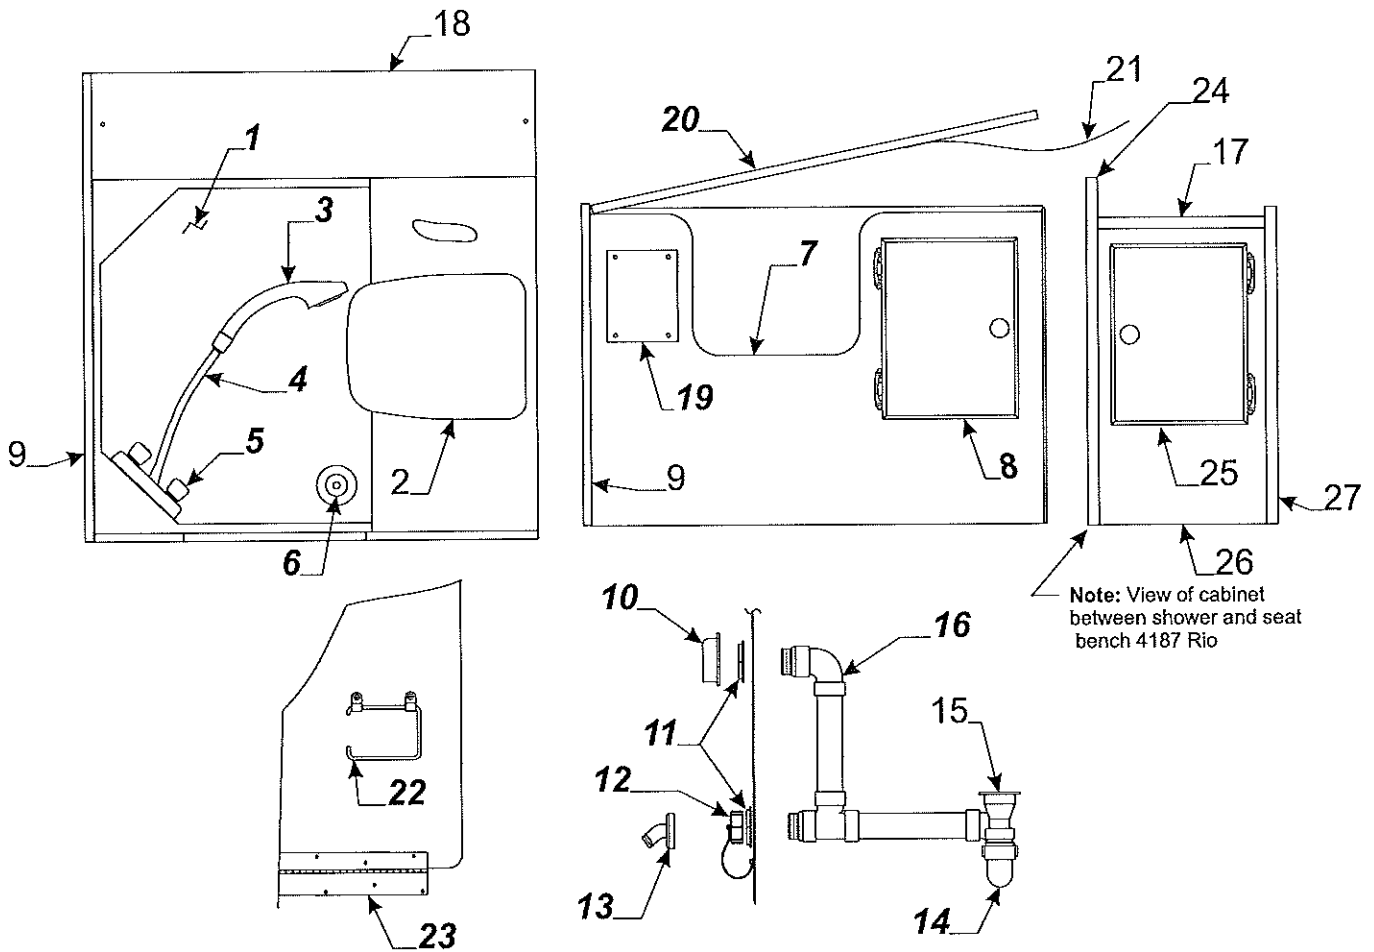

Shower Stall Components - 4127 Westlake, 4187 Rio								
Flat Rate	Code	Part #	Description	Rate	Code	Part #	Description	
1.50	1	4759B1001	shower pan 4127, 4187	.40	14	4752-3621	p-trap w/union joint	
.75	2	4746D2461	cassette potty 4127		15	4757-8561	drain plug adapter	
.75		4756A2251	cassette potty 4187 Rio	1.00	16	4741B9301	vent system	
.15	3	4767-0101	shower head w/bracket	.50	17	4769-0371	cabinet top 4187	
		4767-0111	shower head brkt.	.30		4060462511P	t-molding (14' pkg.)	
.20	4	4741B2051	shower hose (72" length)		18	4768C0121	tub storage cover w/hole	
.50	5	4741B2071	shower diverter		19	4757C2171	access cover 4127, 4187	
.10		4716-0848	shower hose connector		20	4767-7141	shower cover board 4127	
.50	6	4746A1821	basket & strainer			4769-7371	shower cover board 4187	
1.50	7	4768A0051	shower threshold 4127		21	4757A6701	hold-up strap 4127	
1.50		4769A0501	shower threshold 4187			4769-7361	hold-up strap 4187	
.30		4060300083P	t-molding (12' pc.)		22	4756-9121	TP holder	
.15	8	4768-0021	door pnl. 12" x 14 3/4"			4747-2531	nylon clamp m2	
.75	9	4768-0031	shower wall 4127	.25	23	4756-4441	hinge	
.30		4060400093P	t-molding pkg. (12' pc.)	.75	24	4769A0511	shower wall 4187	
.20	10	4757-9261	vent cover "plastic"	.15	25	4757C4041	door pnl. 12" x 9 1/8"	
.50	11	4757-0921	metal nut "white"	.40	26	4769-0381	cabinet front 4187	
.10	12	4714A2861	cap & strap	.75	27	4769A0361	seat gazoodi 4187	
	13	4737-9138	drain adapter		28	4741D6361	tub package. (Not Shown)