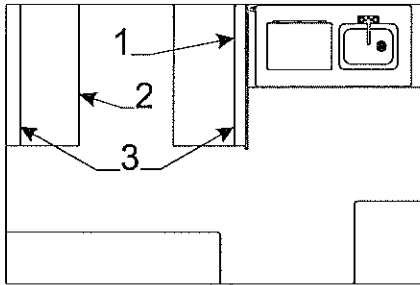

Dinette Area Cushion/Backrest Assys. & Covers - 2007 Sedona, Royale, Rio Flat Rate .10 Assembly - .25 Cover

Model	Cushion Assy.	Cushion Cover	Model	Backrest Assembly	Backrest Cover
4176 Sedona	4769-7051	4714-7051	4176 Sedona	4769-7061	4714-7061
4186, 4187	4701B684B1	4714B684B1	4186, 4187	4701A685B1	4714A685B1

Plastic Cushion Button x2 - 4710-2681 m5

Flat Rate	Cushion & Backrest Assy.'s	Code	Part #	Description
.10	1	4759F8921		cushion assy. 40 3/4" x 17 1/4" x 4"
.25		4714F8921		cushion cover
.10	2	4759D8851		cushion assy. 40 3/4" x 15" x 4"
.25		4714D8851		cushion cover
.10	3	4759E8931		backrest assy. 40" x 16 3/4" x 4"
.25		4714E8931		backrest cover

Plastic Cushion Button x2 - 4710-2681 m5