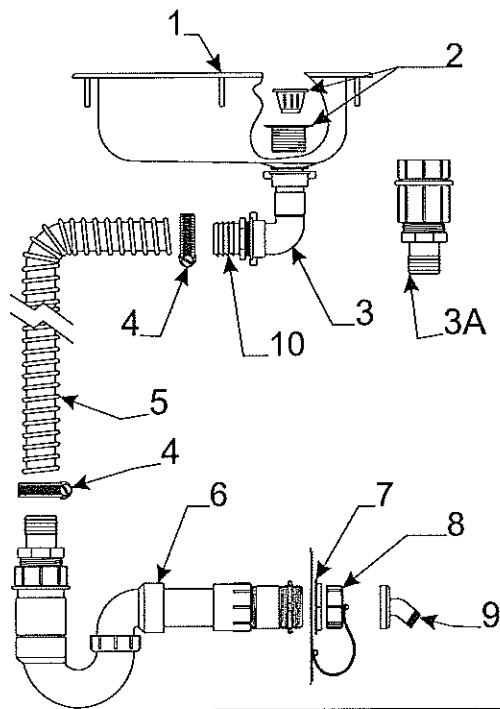

Sink & Component parts			
Flat Rate	Code	Part #	Description
.30	1	4710F0301	sink "stainless"
.05	2	4714C0661	crumb cup "only"
.25		4730E3151	crumb cup & basket
.40	3	4757-0861	elbow pkg.
.40	3A	4713-0061	straight sink adapter pkg.
	4	4757-9131	1 1/4" rubber washer
	4	4715-4501	1 1/4" hose clamp
.80	5	4060012503P	1 1/4" drain hose (10' pc.)
			Note: must cut hose to length
.75	6	4769-6941	drain trap assy. 4156, 27, 76
.75		4767B5811	drain trap assy. 4188
	7	4757-0921	1 1/2" metal nut "white"
.10	8	4714A2861	cap & strap
	9	4737-9138	drain adapter
.40	10	4757A0871	adaptor 1 1/4" barb
	11	4734A0671	drain trap m2 4186, 4187
	12	4742A8781	3/4" drain hose m2 (8' pc.)
	13	4715-4501	adjustable hose clamp
	14	4734C0681	drain spout m2