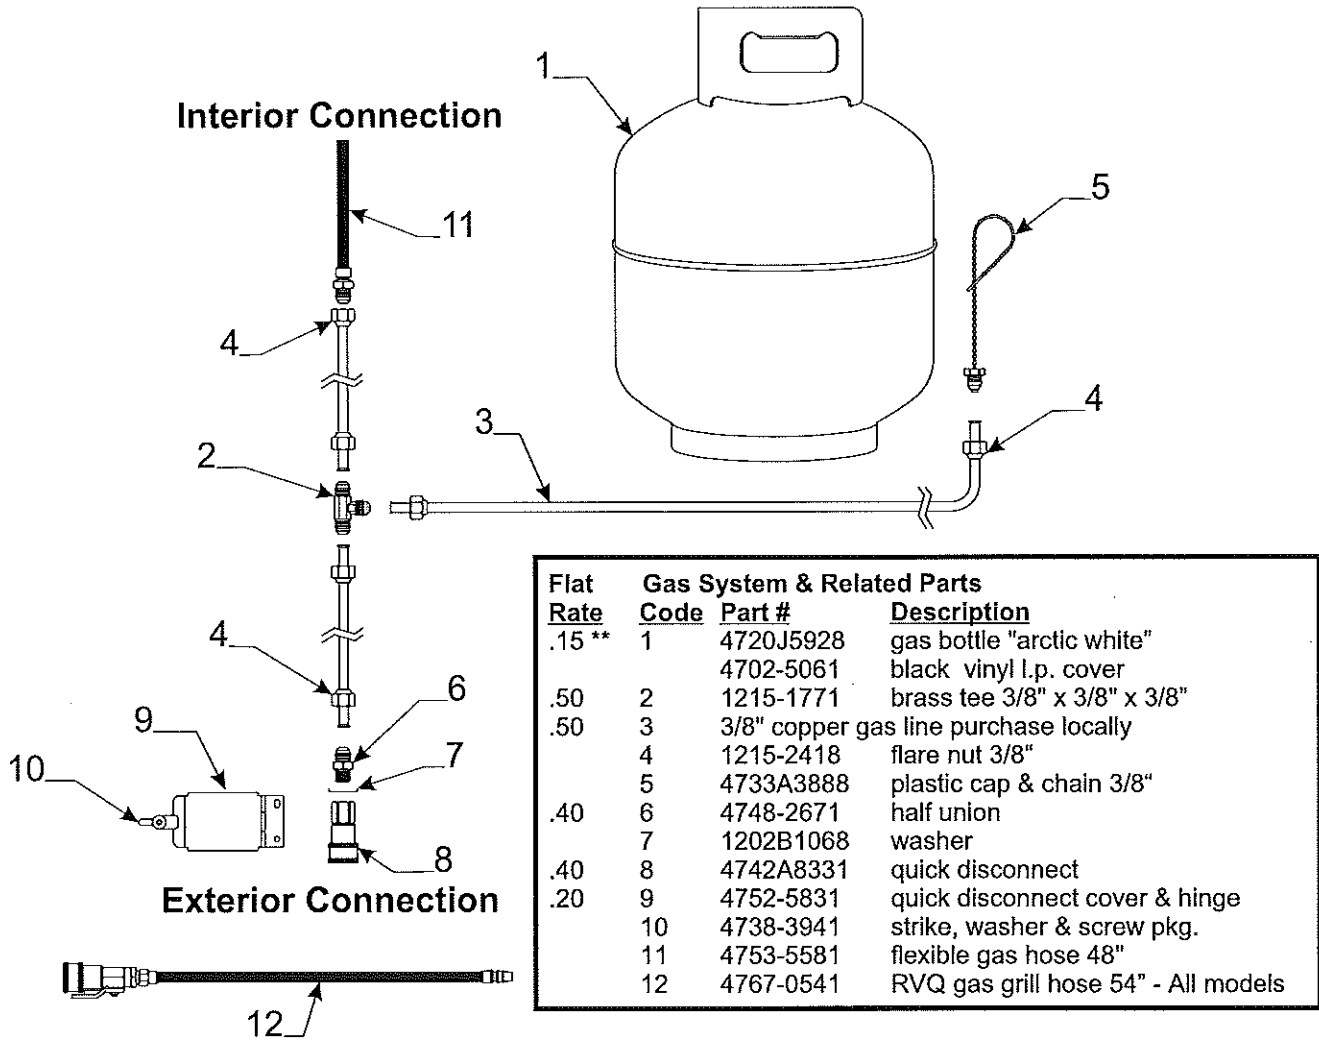

** Serial Number Of Gas Bottle Must Be Supplied When Submitting Warranty