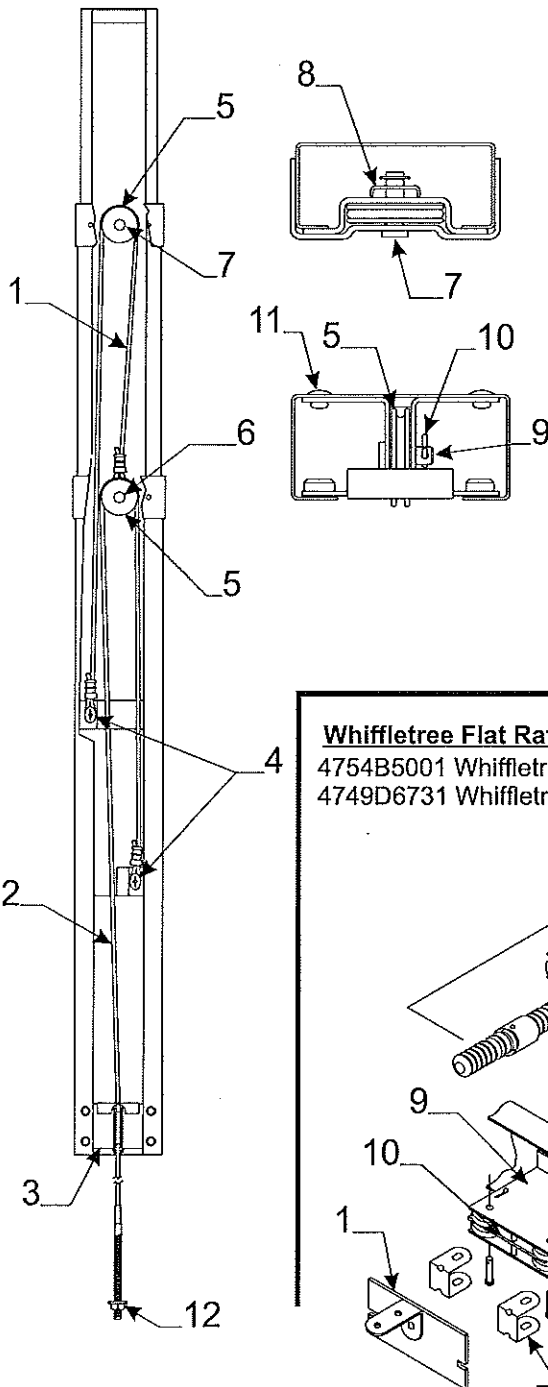

1.25 Lift Assy. Flat Rate

4716A0031 lift assembly roadside rear/curbside front - All except Rio, Royale
4716A0041 lift assembly roadside front/curbside rear - All except Rio, Royale
4716-0051 lift assy. roadside rear/curbside front - Rio, Royale
4716-0061 lift assy. roadside front/curbside rear - Rio, Royale

Flat Rate	Lift Assembly Code	Component Part #	Description
.75	1	4720D5271	cable assy. x1 m2
		4720C1691	cable crimp m20
1.25	2	4773-2291	225 3/4" long cable & crimp
		4744-1318	copper cable crimp m10
1.25	3	4731C5801	butterfly bracket assy.
.05	4	4749-2081	screw m6
.50	5	4715A5371	steel pulley & bearing m10
.25	6	4747-8931	long pin x2
		4730B0981	retaining ring m12
.25	7	4749-4061	short pin m4
		4730B0981	retaining ring m12
.25	8	4749A2028	retaining clip
.45	9	4720C1578	lift pin m4
	10	1204B1081	cotter pin m10
	11	1203-8641	rivet m25
	12	1201B6378	1/4" lock nut
		1202E0408	washer