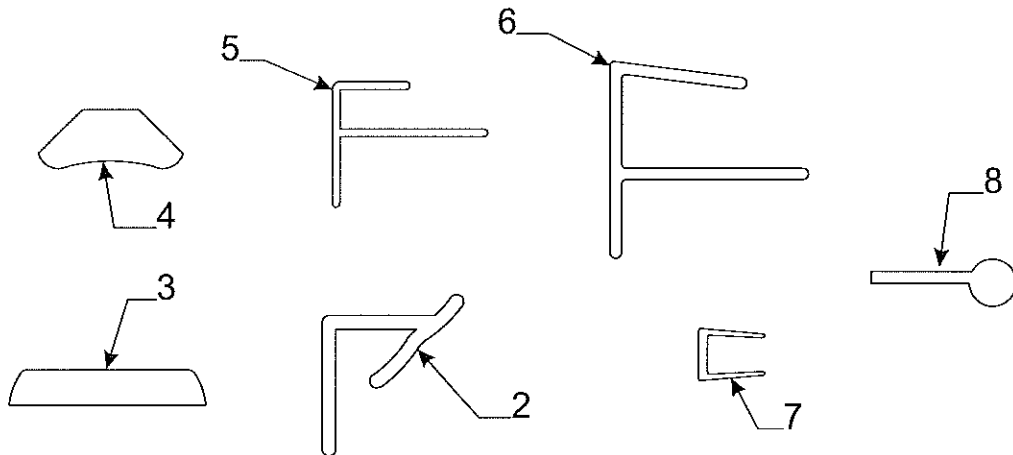

* Prior Authorization Needed

Flat Rate	Paneling & Trim (Must Cut To Size)		
	Code	Part #	Description
*	1	6010415696P	woodgrain wall panel (summit ash) 48" x 48"
*	2	4060400379P	plastic corner divider (summit ash) 48" pc.
*	3	4066500069P	wood batten strip (summit ash) 48" pc.
*	4	4060475011P	wood inside corner (summit ash) 48" pc.
*	5	4060115605P	5/32" F-channel woodgrain 48" (summit ash)
*	6	4060137505P	3/8" F-channel woodgrain 48" (summit ash)
	7	4060015604P	5/32" U-channel 48" (summit ash)
	8	4060000031P	sponge gimp 3/16" (21' pc. pkg.) brown
		4350500005P	1" wood grain tape (summit ash) 150' roll