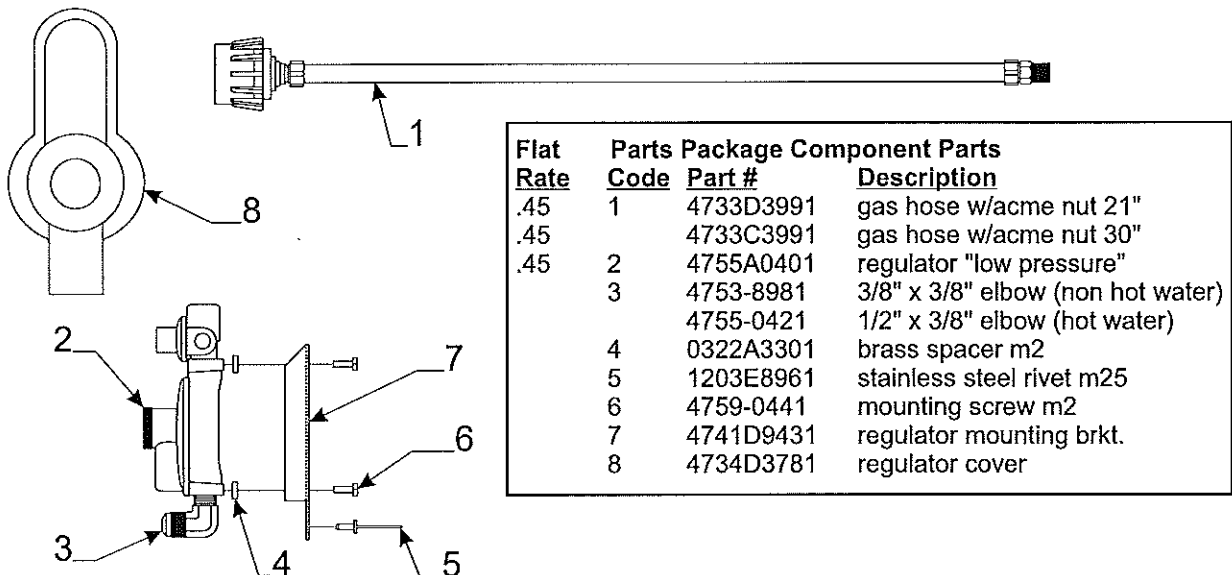

** Serial Number Of Gas Bottle Must Be Supplied When Submitting Warranty