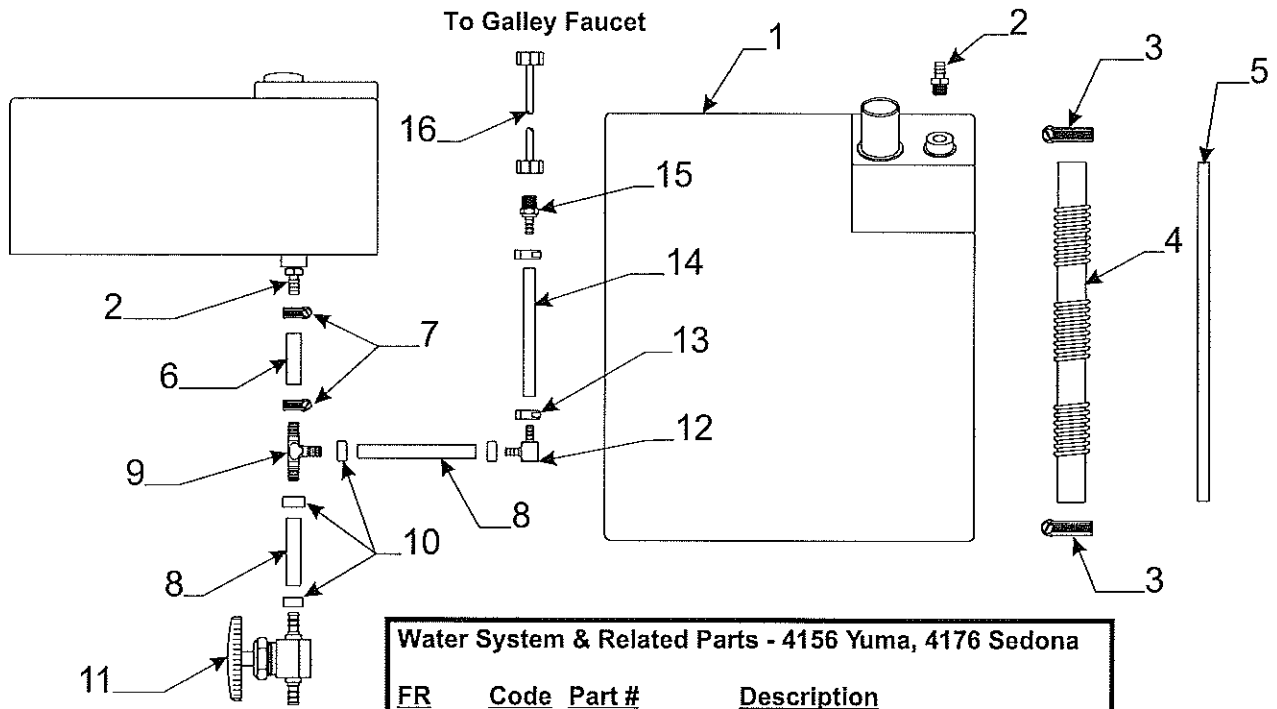

Water System & Related Parts - 4156 Yuma, 4176 Sedona

FR	Code	Part #	Description
.50	1	4733Y1411	water tank (10 gallon) Yuma
.50		4733J1411	water tank (10 gallon) Sedona
.15	2	4732C4561	hose adapter
	3	4715-4501	1 1/4" hose clamp
.35	4	4731H1081	water fill hose 24" pc.
	5	4060050003F	1/2" h.p. hose (sold/foot)
	6	4714-038	3/8" h.p. hose (sold/foot)
	7	4731-3058	adjustable hose clamp
	8	4060050006P	pex tubing "cold" (20' pc. pkg.)
.25	9	4741C2381	barbed tee "brass" M10
	10	4741A2751	stainless steel clamp M100
.20	11	4741D2361	line drain "brass"
.25	12	4741C2381	brass tee "Pex" m10
.25	13	4741A2751	stainless steel clamp m100
	14	4060050006P	pex tubing "cold" (20' pc. pkg.)
.20	15	4757-3631	brass adapter 3/8" barb "Pex"
	16	4757-3711	52" pex riser
.25	17	4750C5861	o/s shower complete
		4716-7511	key Ch751 m2
.15		4750A2961	lock assy. w/key