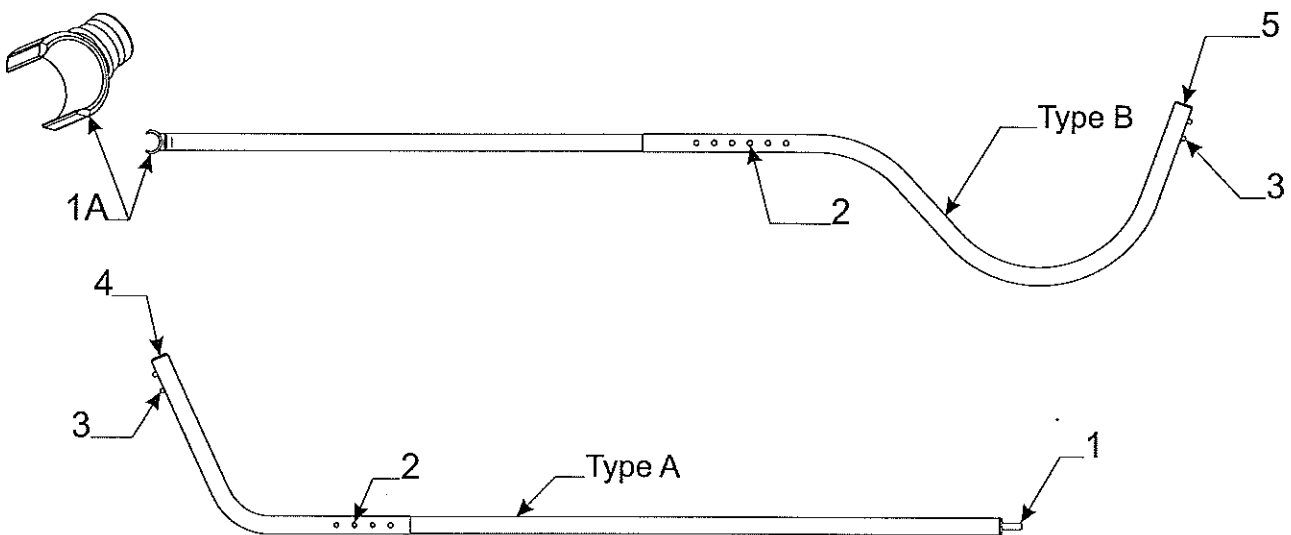

Flat Rate	Tent Support Components		
Rate	Code	Part #	Description
.20	1	8470-1728	pole pin "black" m10
.20	1A	4757-4301	tent support clasp m10
.10	2	4734-6708	spring assy.
.10	3	4734A6708	spring assy.
.10	4	4730B4648	tube closure "white"
.10	5	4752A0561	tube closure "black" m2

Tent Support Assemblies (Complete)				
Flat Rate .10 per Tent Support				
Model	Type	Front Bed	Type	Rear Bed
4176 Sedona	A	4754A7511	A	4754A7501
4186, 4187	A	4800-6781	A	4754C7501
4156, 4188	B	4769B5641	B	4759A6891
4127 Westlake	B	4772B6021	B	4772B6021