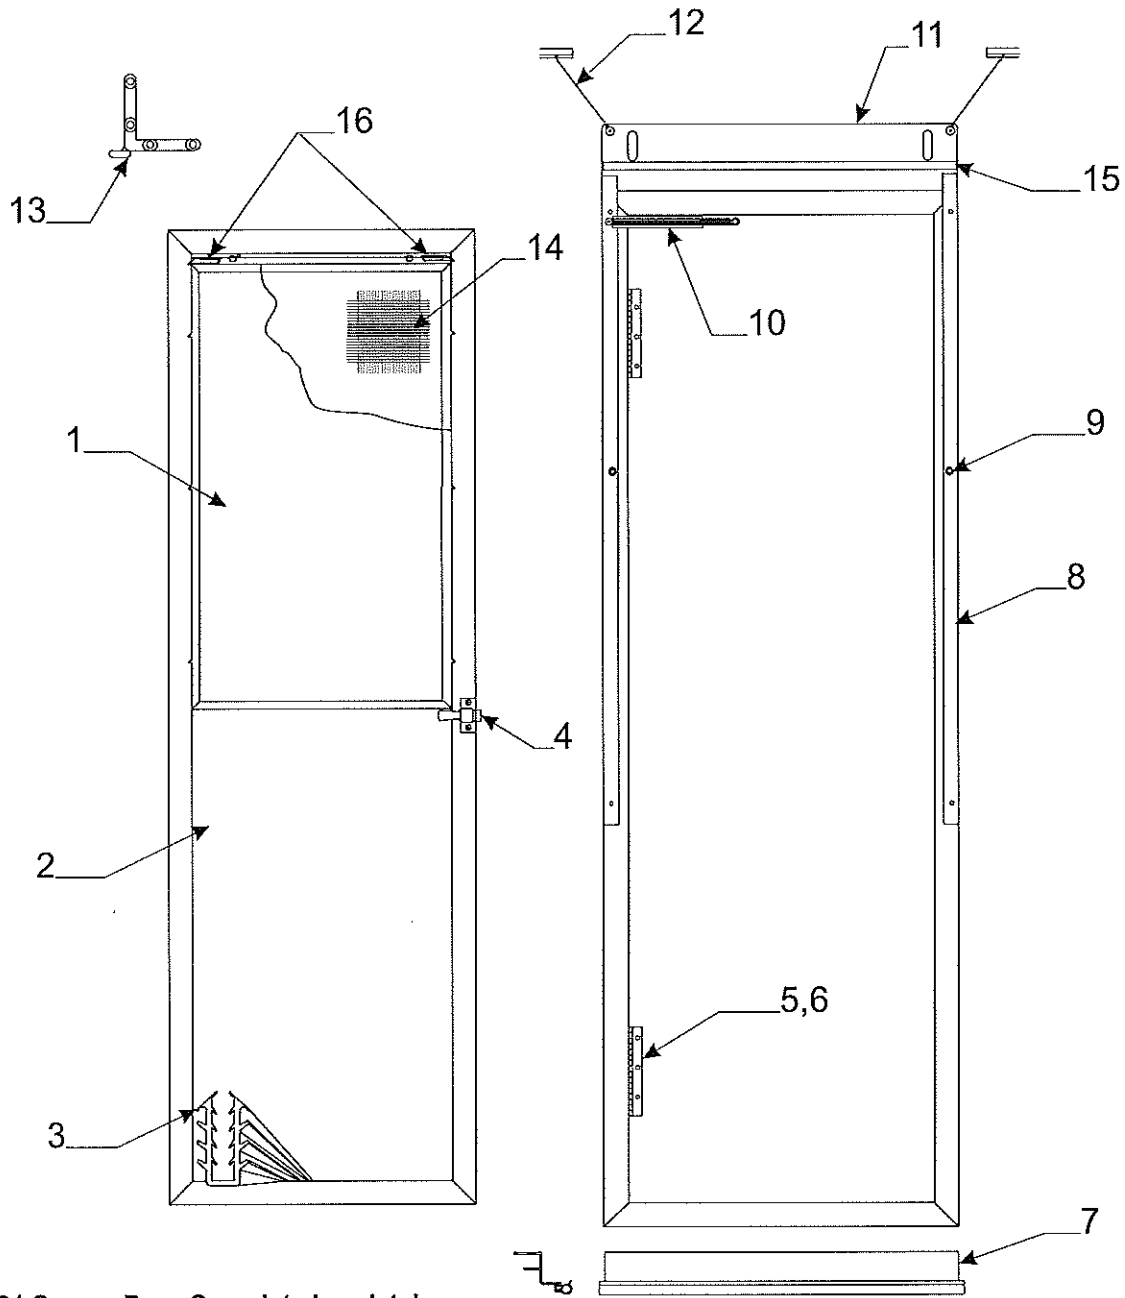

4733D6701 auto extension

4716A4701 12 volt cap & plug m2

16 oz. spray
 0008-2561 arctic white
 0008-2641 black "textured"
 0008-2571 black
 0008-2701 summit ash (brown)

* Prior Authorization Needed

Flat Rate	Paneling & Trim (Must Cut To Size)		
	Code	Part #	Description
*	1	6010415696P	woodgrain wall panel (summit ash) 48" x 48"
*	2	4060400379P	plastic corner divider (summit ash) 48" pc.
*	3	4066500069P	wood batten strip (summit ash) 48" pc.
*	4	4060475011P	wood inside corner (summit ash) 48" pc.
*	5	4060115605P	5/32" F-channel woodgrain 48" (summit ash)
*	6	4060137505P	3/8" F-channel woodgrain 48" (summit ash)
	7	4060015604P	5/32" U-channel 48" (summit ash)
	8	4060000031P	sponge gimp 3/16" (21' pc. pkg.) brown
		4350500005P	1" wood grain tape (summit ash) 150' roll