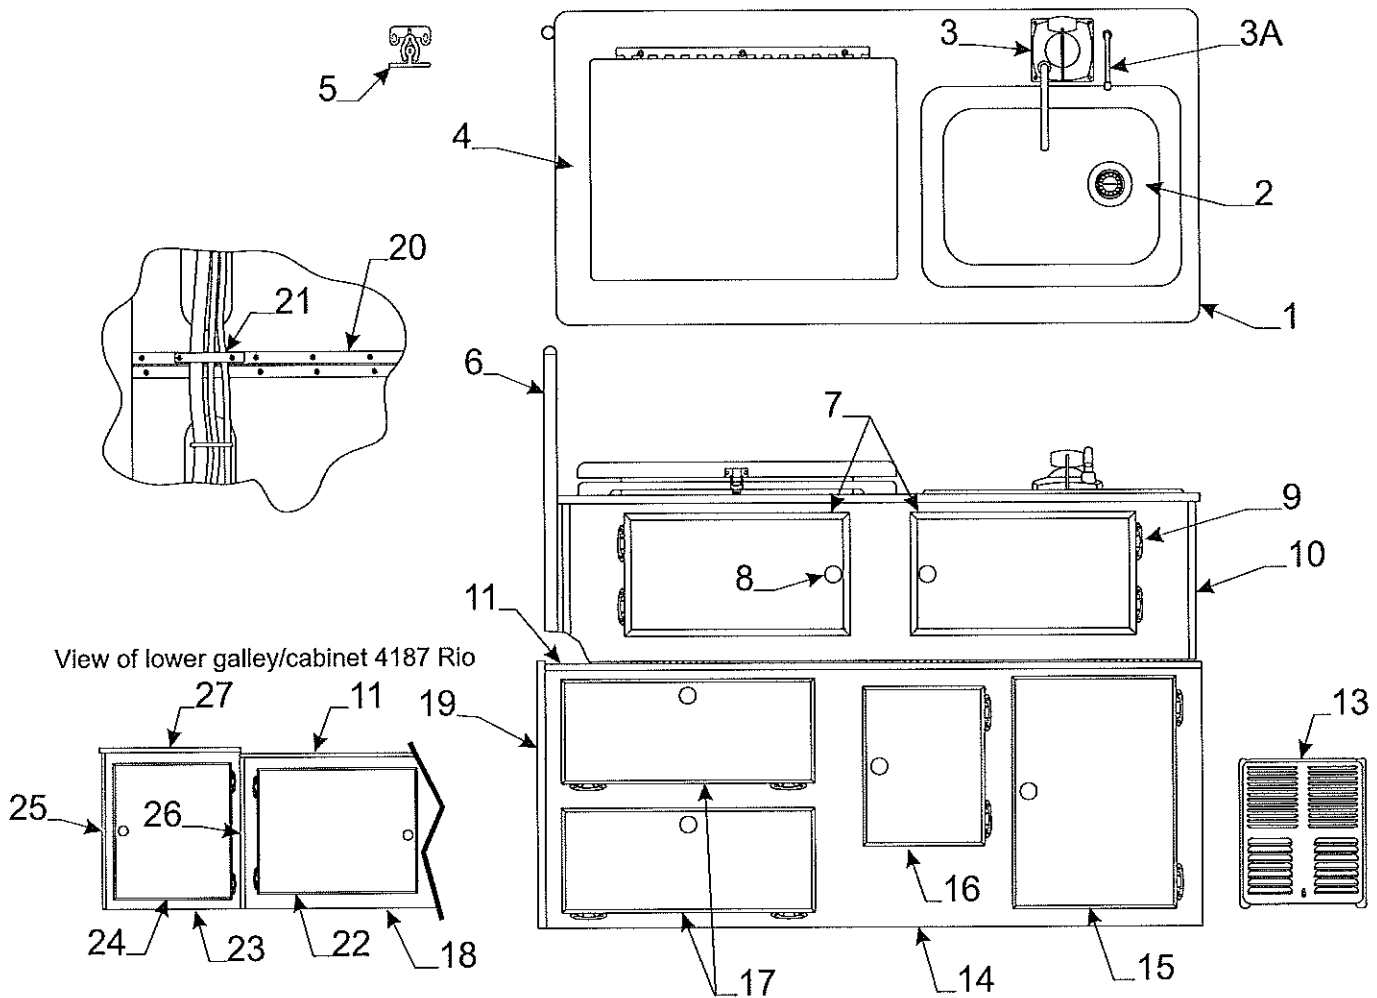

* Add .50 with heater

Upper & Lower Galley Components - 4186 Royale, 4187 Rio							
FR	Code	Part #	Description	Flat Rate	Code	Part #	Description
1.00	1	4701A8091	upper galley top 4186		12	4733C4981	rocker switch (elec. pump)
1.00	1	4769-0531	upper galley top 4187	.20	13	4743-3551	furnace grill
.30		4060475014P	t-molding (14' pkg.)	.10	14	*4749N9901	lower galley frt. 4186 Royale
.30	2	4710F0301	sink	1.50	15	4769-0281	door panel 10 1/4" x 15 3/4"
			Note: refer to page 10 for sink components	.15		4733-6391	latch & strike pkg.
.40	3	4767-3301	hand pump 4186 Royale	.15	16	4757C4041	door panel 9 1/8" x 12"
1.00		4765-0101	mixer faucet 4187 Rio	.15	17	4769-0251	door panel 7 1/4" x 15 1/2"
.10	3A	4746A5421	pump hold down pkg.	.15	18	4769-0451	lower galley front 4187 Rio
	4		Note: refer to page 11 for stove components	.75	19	4701B8571	galley seat gazoodi 4186
.15	5	4744A9261	knuckle latch m4	.75		4060400093P	t-molding (12' pkg.)
		4738-3088	screw x2	.30	20	4747A9671	hinge
.25	6	4768-1381	galley rest pole 4186, 4187	.50	21	4716-9691	hose strap pkg.
		4752-0551	plastic cap m2	.15	22	4759B3421	door panel 13 1/2" x 15 3/4"
.15	7	4754D1481	door panel - 15 3/4" x 9 1/4"	.50	23	4769-033	cabinet front 4187 Rio
.15		4733-6391	latch & strike pkg.	.15	24	4768-0021	door panel 12" x 14 3/4"
.10	8	4748C3951	door pull (includes screw)	.50	25	4769-034	cabinet side 4187 Rio
.10	9	4762-4878	hinge	.50	26	4769-047	galley side panel 4187 Rio
.65	10	4060137505P	3/8" f-channel 48" pc.	.50			
1.25	11	4747P4371	lower galley top 4186 Royale				
1.25		4769-0461	lower galley top 4187 Rio				
.20		4746C0971	kill switch m4